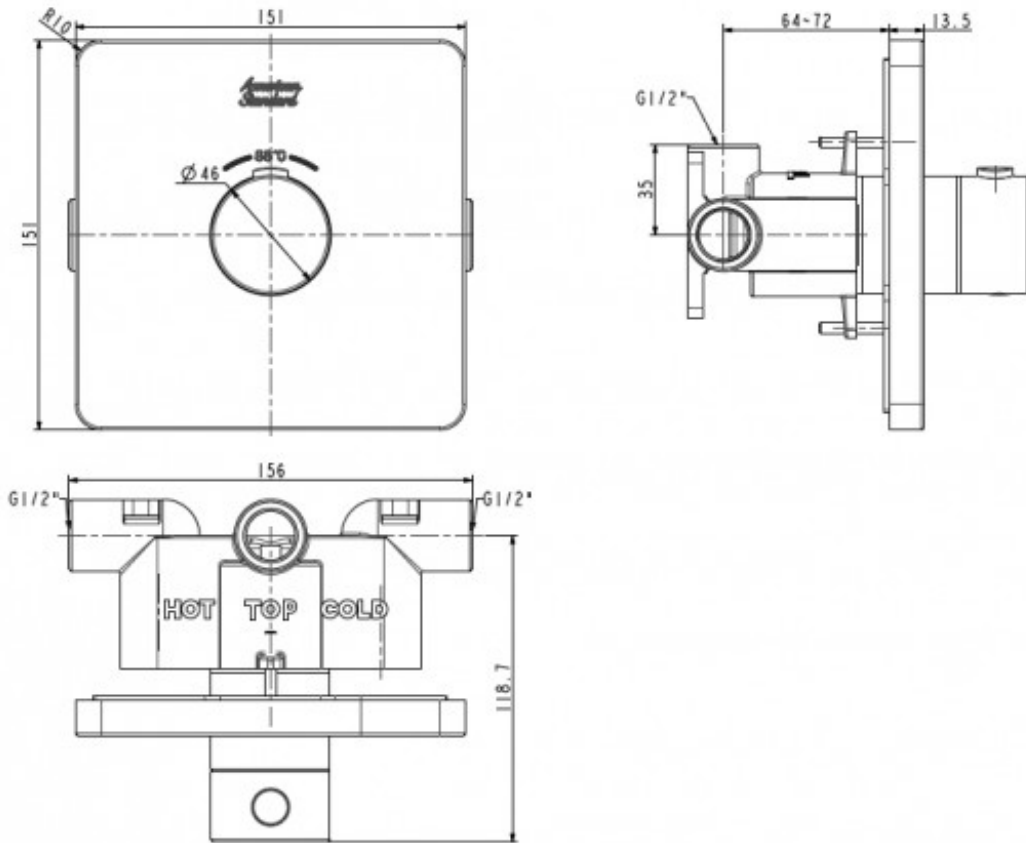

EASYSET FOR THERMOSTATIC MIXER CHROME

American Standard

44294.02

$499.00

7

Guarantee

7 Year Guarantee

Mains Pressure

Suitable for Mains Pressure.

Residential/Light Commercial

Suitable for Residential/Light Commercial Use (Kitchens, Bathrooms and Laundries in Motels, Hotels and Retirement Villages)

DuraShine

Shiny chrome finishing gives an enduring brilliance.

EasyClick

An instinctive button for switching between spray modes.

ThermoSafe

Safety temperature control up to 49°C, with an auto shut-off function when cold water supply fails.

ThermoComfort

Provides a constant and comfortable temperature.

Design Award

K-Design Award 2018