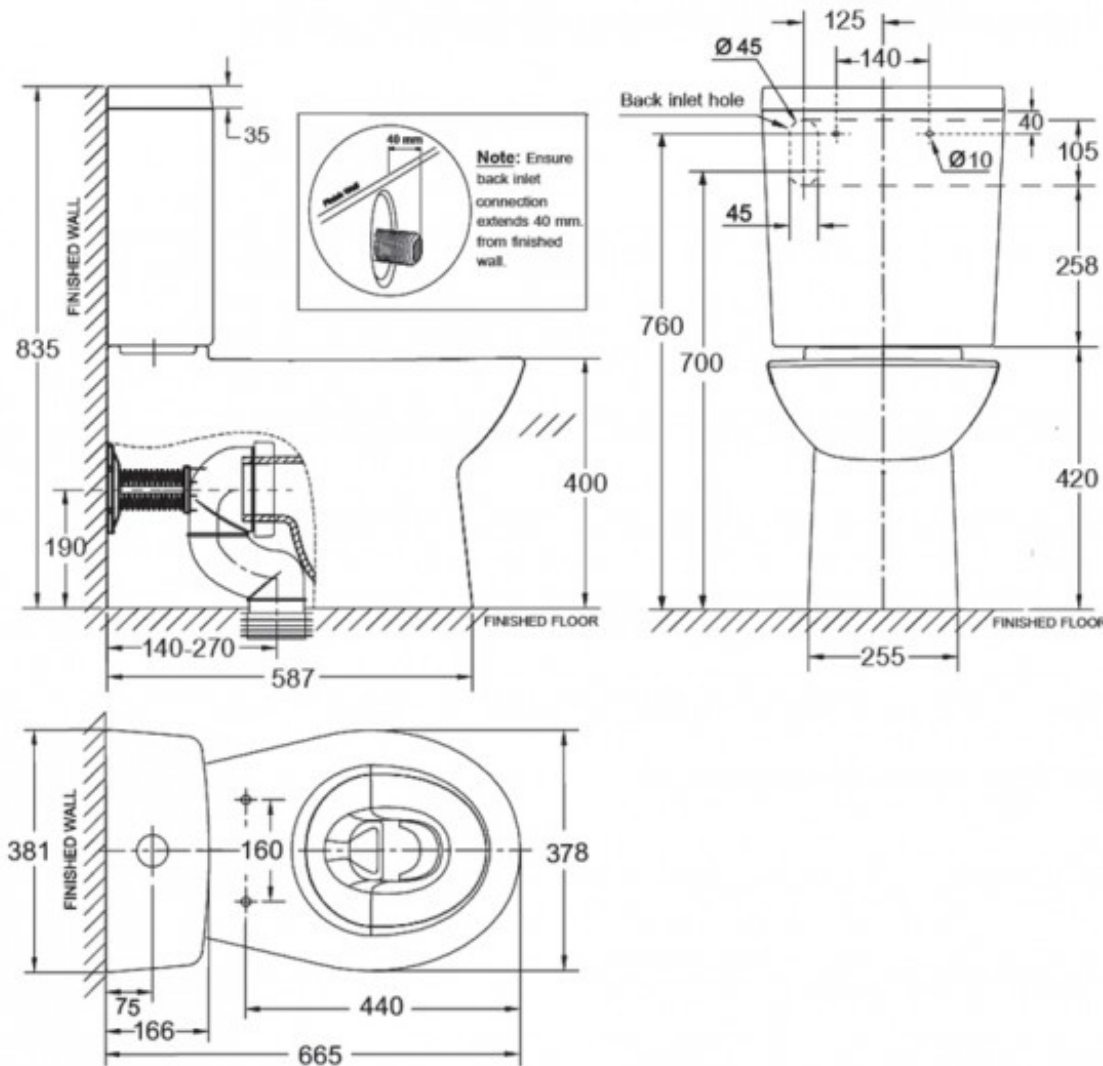

ECO CC BTW SUITE TOP INLET - SOFT CLOSE

American Standard

12761.10

\$645.00

7

Guarantee

7 Year Guarantee

4 Star WELS rating
(Toilets)

Allows for a 4.5 litre large flush and a 3 litre half flush

Residential/Light
Commercial

Suitable for Residential/Light Commercial Use (Kitchens,
Bathrooms and Laundries in Motels, Hotels and
Retirement Villages)

Skirted Design

Premium design allows for quick and easy exterior
cleaning.

Set Out: S Pan

140-270mm

Set Out: P Pan

190mm

Soft Close Seat

The Soft Close automatic closure system finally puts an
end to noisy closing WC seats. Just a fingertip touch and
the lid closes all by itself, gently and silently.