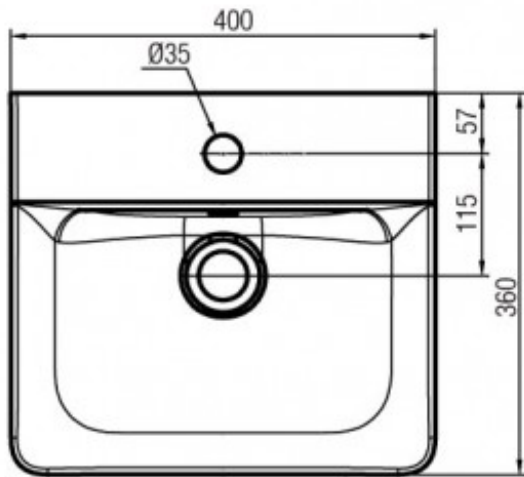

CONCEPT WALL BASIN 400 x 360 1TH

American Standard

13032.10
$275.00

(fig 1)