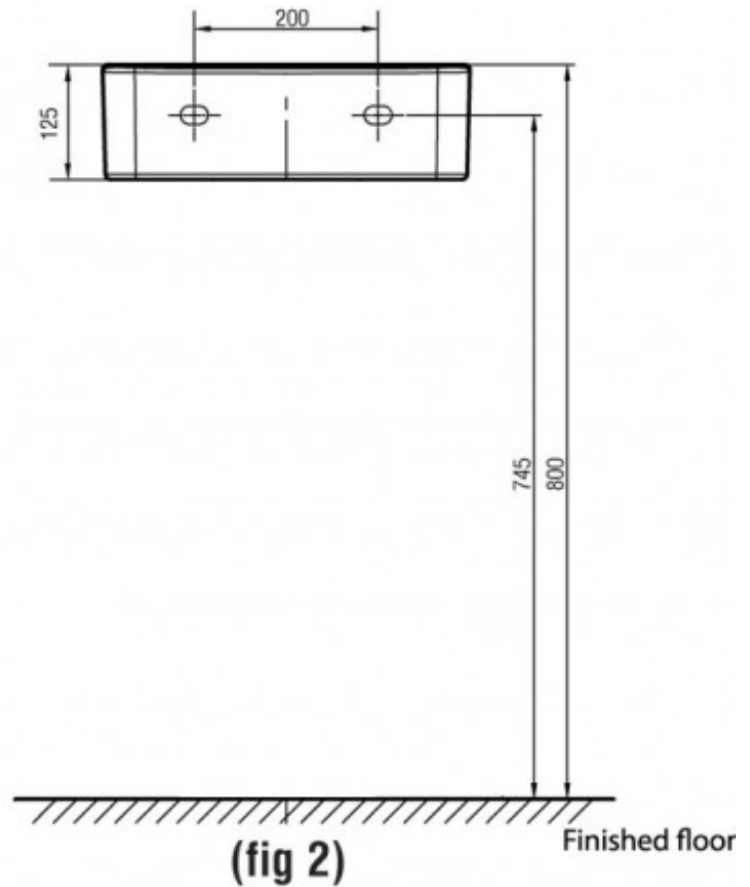

CONCEPT WALL BASIN 400 x 360 1TH

American Standard

13032.10
\$275.00

(fig 1)

(fig 2)

Finished floor

7

Guarantee

7 Year Guarantee

Tap hole

1 Tap Hole

Dimensions

400 (L) x 360 (W) x 125 (H)mm

Residential/Light Commercial

Suitable for Residential/Light Commercial Use (Kitchens, Bathrooms and Laundries in Motels, Hotels and Retirement Villages)