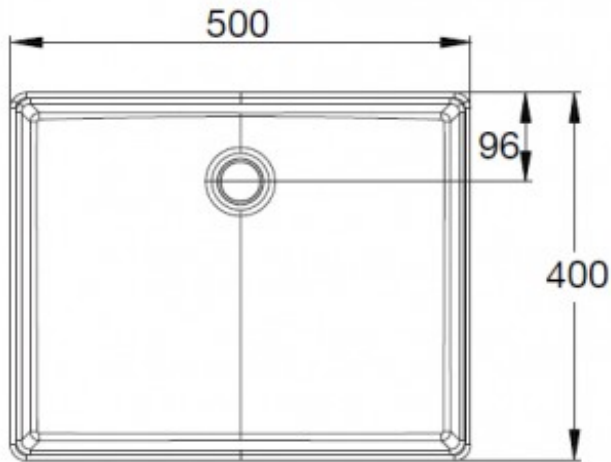

THIN TOUCH VESSEL BASIN 500 x 400MM NTH

*American Standard*

13600.10

\$479.00

7

Guarantee

7 Year Guarantee

Residential/Light Commercial