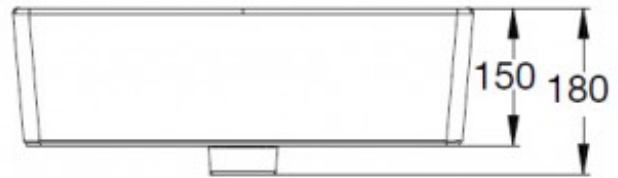

THIN TOUCH VESSEL BASIN 500 x 400MM NTH

*American Standard*

13600.10

\$479.00

7

Guarantee

7 Year Guarantee

Residential/Light Commercial

Suitable for Residential/Light Commercial Use (Kitchens, Bathrooms and Laundries in Motels, Hotels and Retirement Villages)

Hand Finished

Hand Finished Vitreous China.

American Standard has created a new Thin Rim basin collection that exudes luxury without compromising on functionality with elegant fine edges.