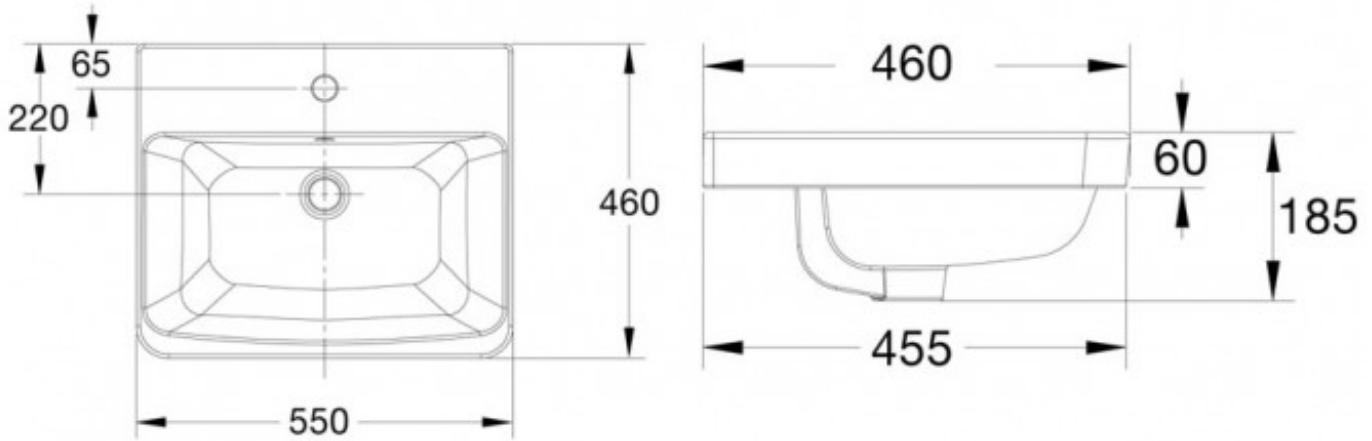

ACACIA E SEMI INSET BASIN O/F 1TH

American Standard

14659.10
\$299.00

7

Guarantee

7 Year Guarantee

Residential/Light Commercial

Suitable for Residential/Light Commercial Use (Kitchens, Bathrooms and Laundries in Motels, Hotels and Retirement Villages)