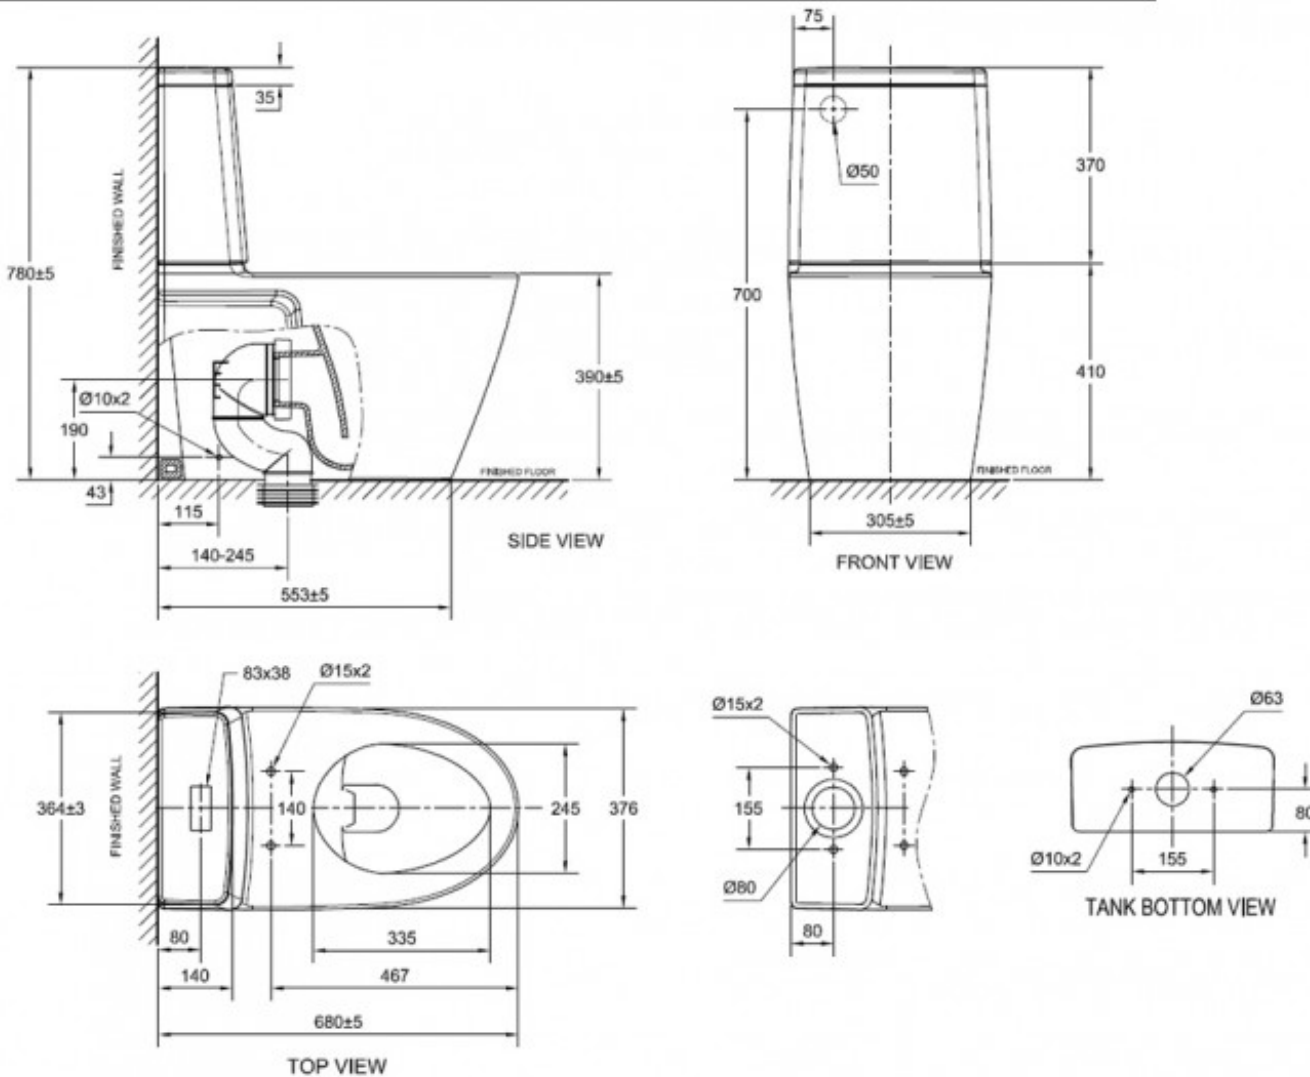

ACACIA E CC BTW TOILET SUITE - TOP INLET SOFT CLOSE SEAT

American Standard

14693.10

$1359.00

7

Guarantee

7 Year Guarantee

4 Star WELS rating
(Toilets)

Allows for a 4.5 litre large flush and a 3 litre half flush

Residential/Light
Commercial

Suitable for Residential/Light Commercial Use (Kitchens, Bathrooms and Laundries in Motels, Hotels and Retirement Villages)

Commercial Use

Suitable for commercial use.

AquaCeramics

Super hydrophilic technology prevents dirt and dark ring stains from sticking to ceramic surface.

Pro-Guard

Proguard, which is applied to the ceramic, prevents silica in the water from adhering to the surface, inhibiting the build-up of water stains.