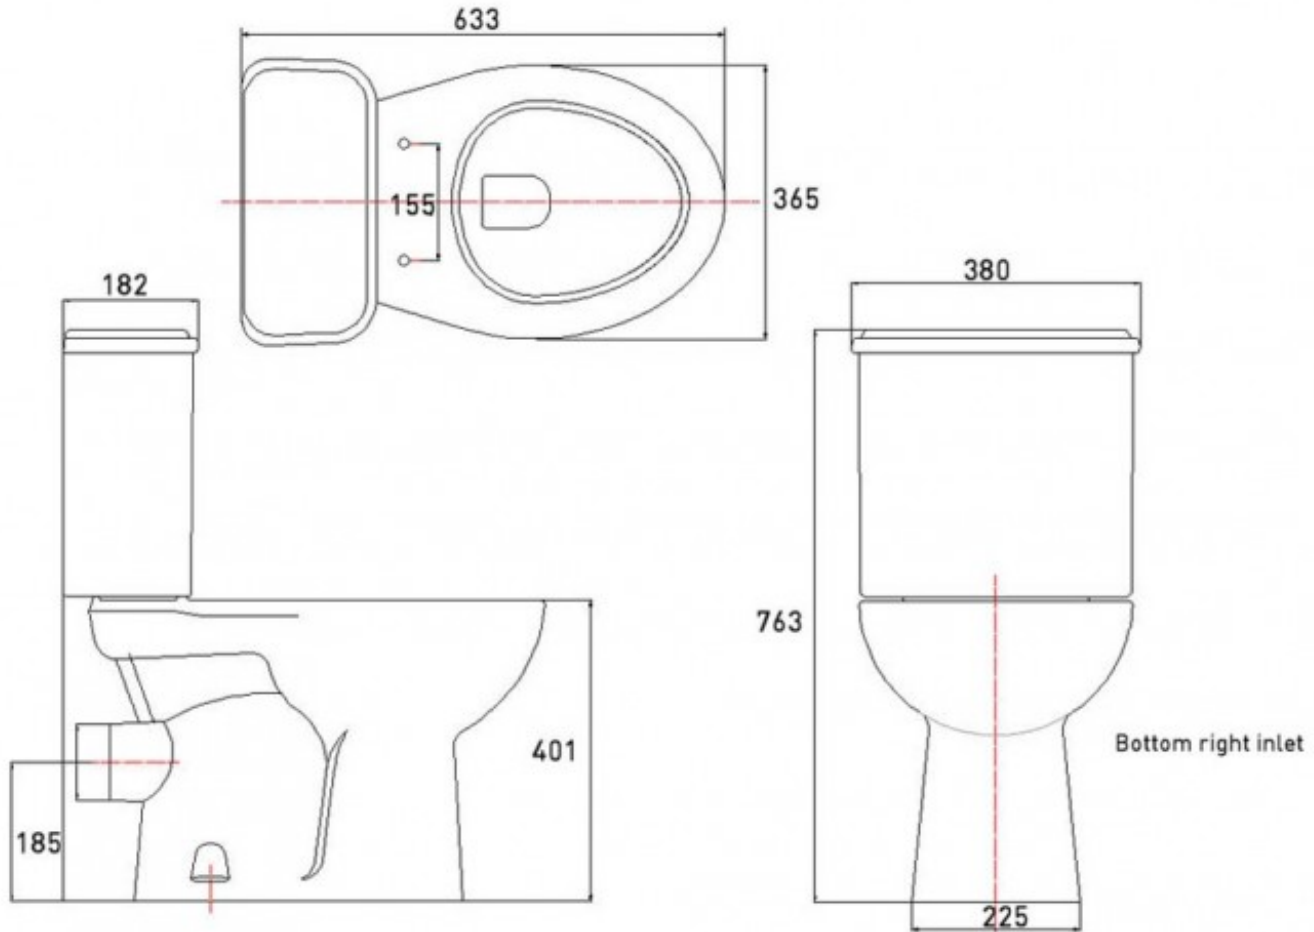

HERON CC ROUND P TOILET SUITE SOFT CLOSE SEAT

American Standard

20620.10

\$419.00

7

Guarantee

7 Year Guarantee

4 Star WELS rating
(Toilets)

Allows for a 4.5 litre large flush and a 3 litre half flush

Residential/Light
Commercial

Suitable for Residential/Light Commercial Use (Kitchens,
Bathrooms and Laundries in Motels, Hotels and
Retirement Villages)