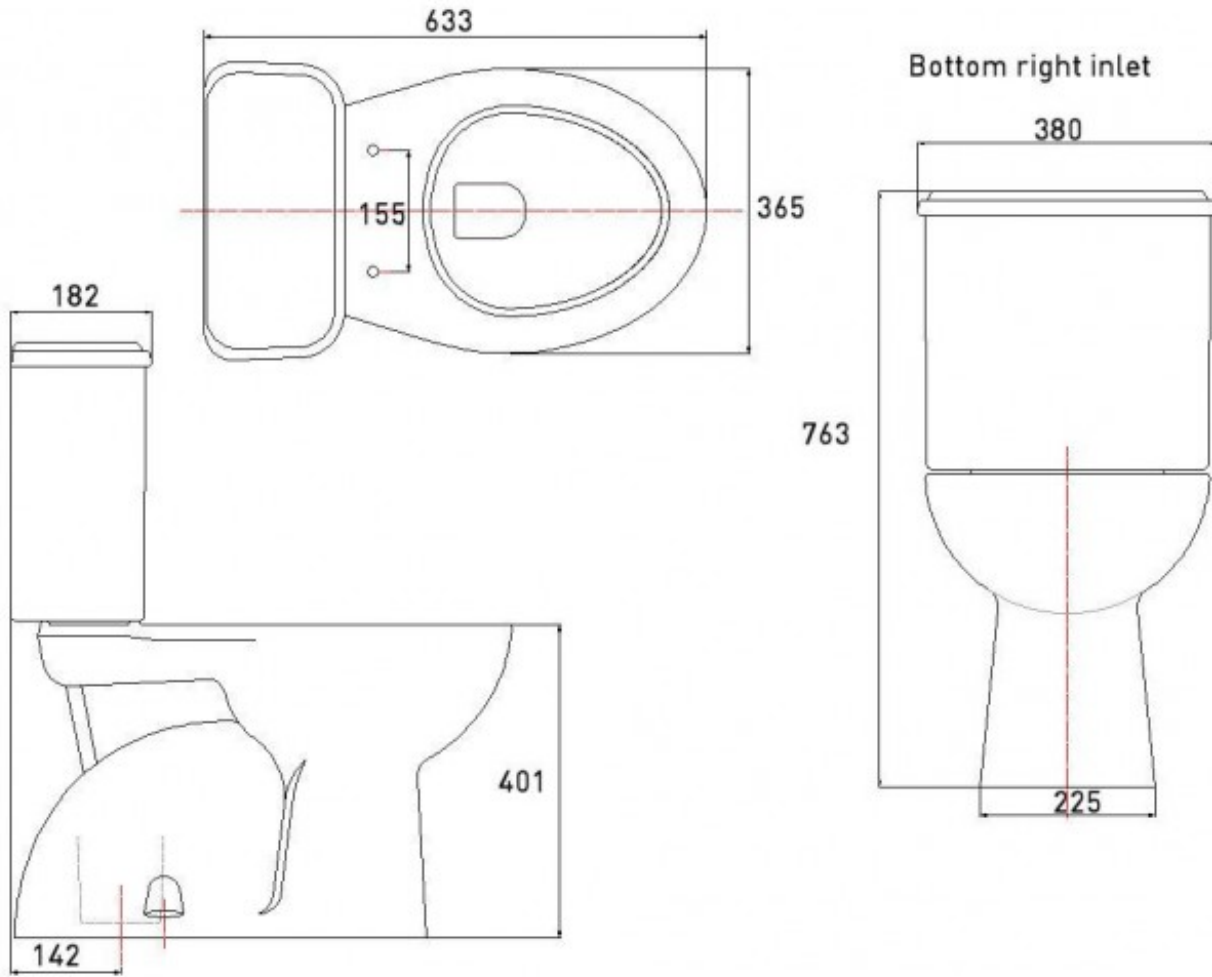

# HERON CC ROUND S TOILET SUITE SOFT CLOSE SEAT

*American Standard*

20621.10

\$349.00

	<b>Guarantee</b>	7 Year Guarantee
	<b>4 Star WELS rating (Toilets)</b>	Allows for a 4.5 litre large flush and a 3 litre half flush
	<b>Residential/Light Commercial</b>	Suitable for Residential/Light Commercial Use (Kitchens, Bathrooms and Laundries in Motels, Hotels and Retirement Villages)
	<b>Hand Finished</b>	Hand Finished Vitreous China.
	<b>Set Out: S Pan</b>	142mm
	<b>Soft Close Seat</b>	The Soft Close automatic closure system finally puts an end to noisy closing WC seats. Just a fingertip touch and the lid closes all by itself, gently and silently.