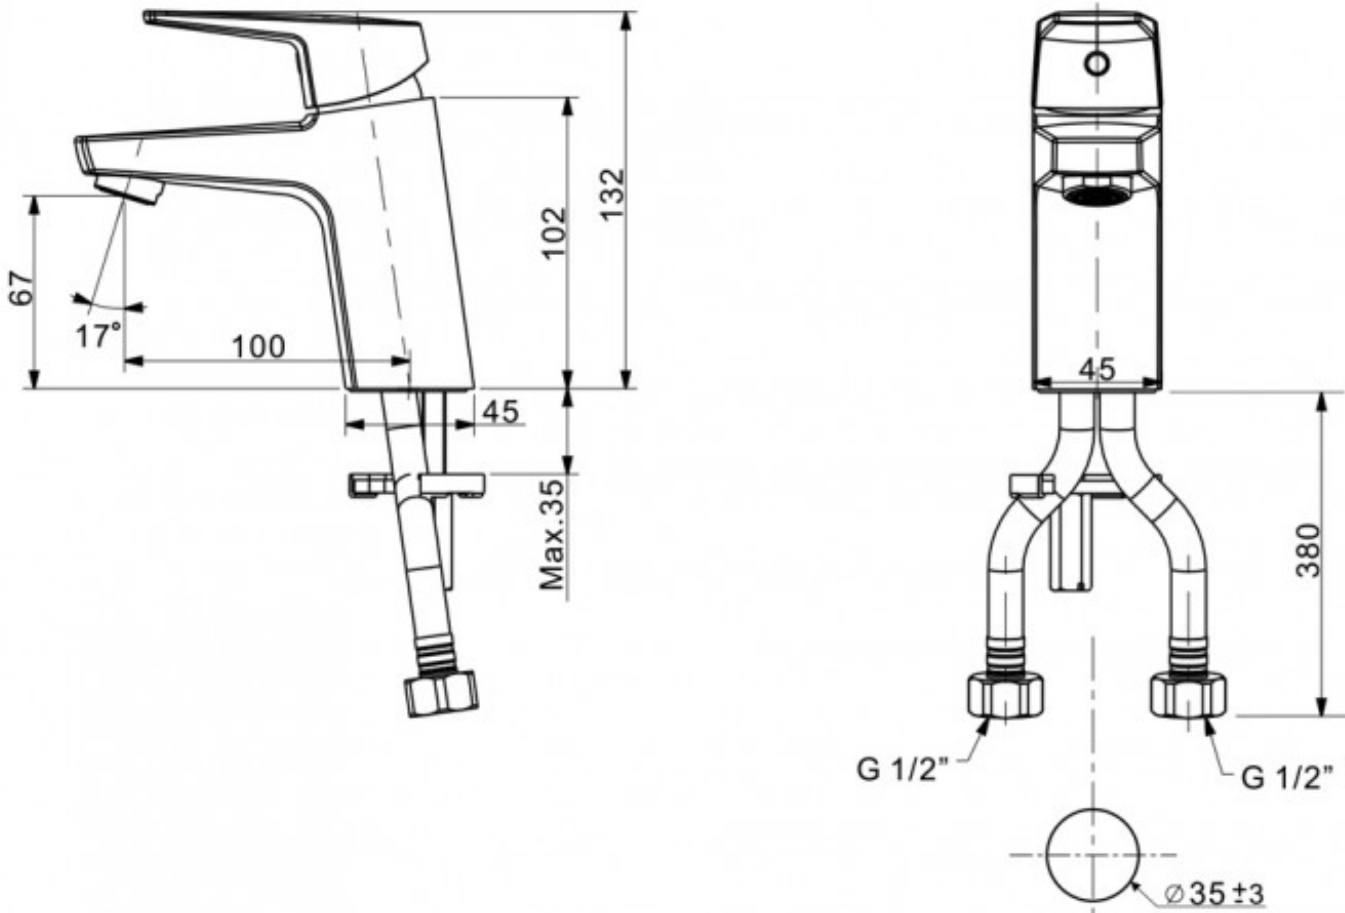

SIMPLICITY BASIN MIXER CHROME

American Standard

31251.02

$205.00

Dripfree Guarantee

Drip Free Guarantee for Life of Mixer. Terms & Conditions apply.

Guarantee

7 Year Guarantee

4 Star WELS rating

More than 6.0 but not more than 7.5 litres per minute.

Mains Pressure

Suitable for Mains Pressure.

Residential/Light Commercial

Suitable for Residential/Light Commercial Use (Kitchens, Bathrooms and Laundries in Motels, Hotels and Retirement Villages)

DuraShine

Shiny chrome finishing gives an enduring brilliance.

Comfort Move

Smooth handle performance for optimal precision and comfort.