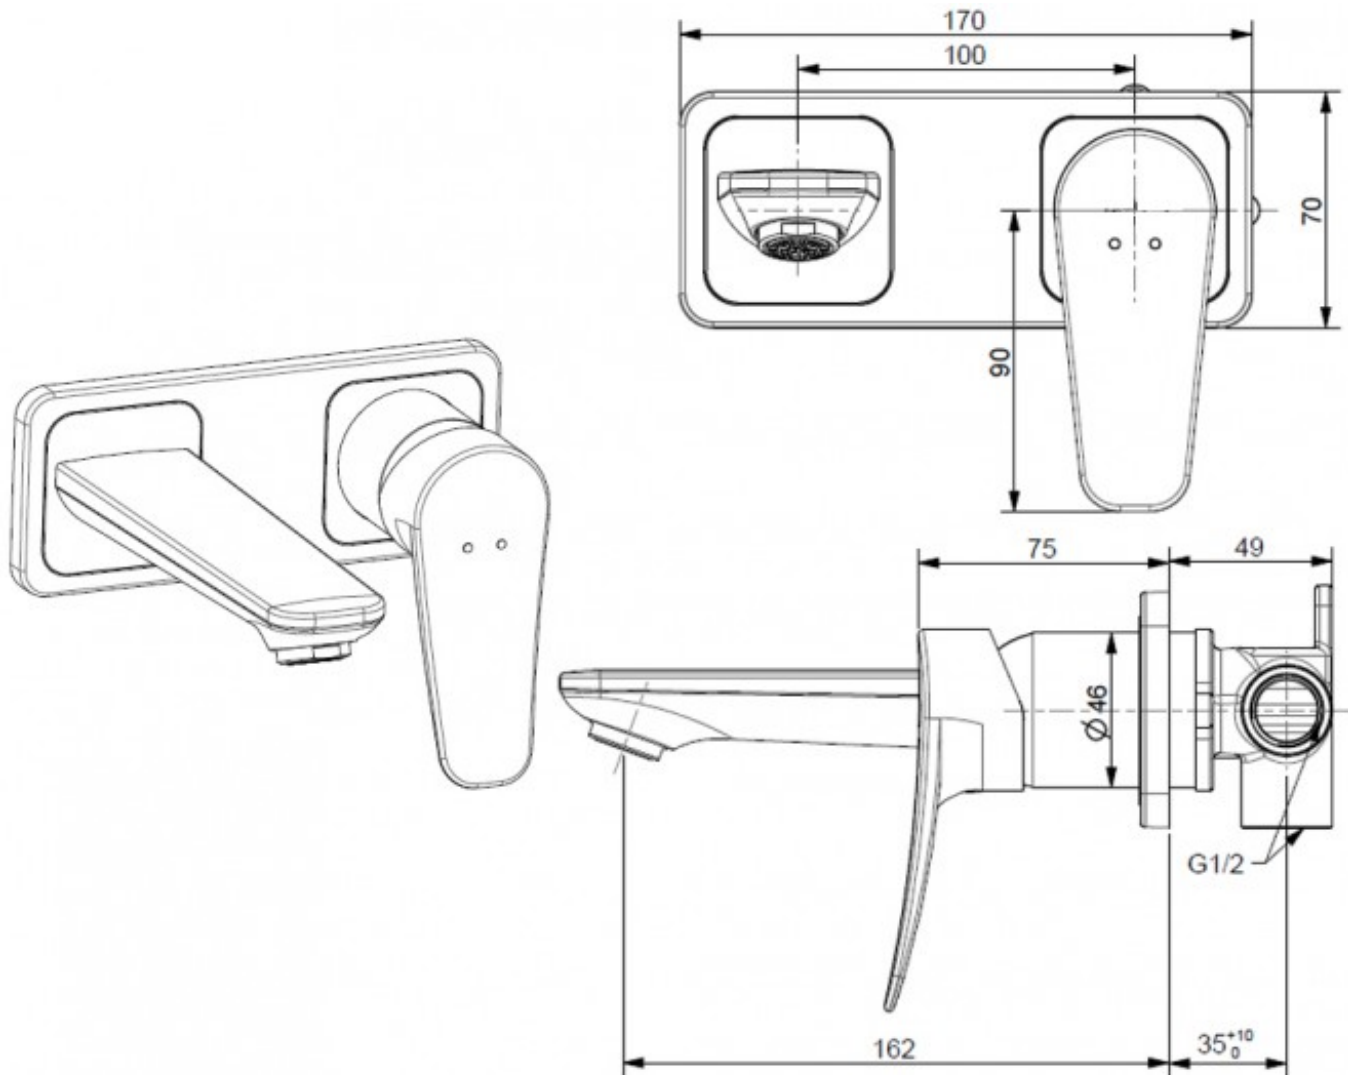

MILANO WALL MOUNTED BASIN MIXER CHROME

American Standard

33558.02

\$425.00

Dripfree Guarantee

Drip Free Guarantee for Life of Mixer. Terms & Conditions apply.

Guarantee

7 Year Guarantee

4 Star WELS rating

More than 6.0 but not more than 7.5 litres per minute.

Mains Pressure

Suitable for Mains Pressure.

Residential/Light Commercial

Suitable for Residential/Light Commercial Use (Kitchens, Bathrooms and Laundries in Motels, Hotels and Retirement Villages)