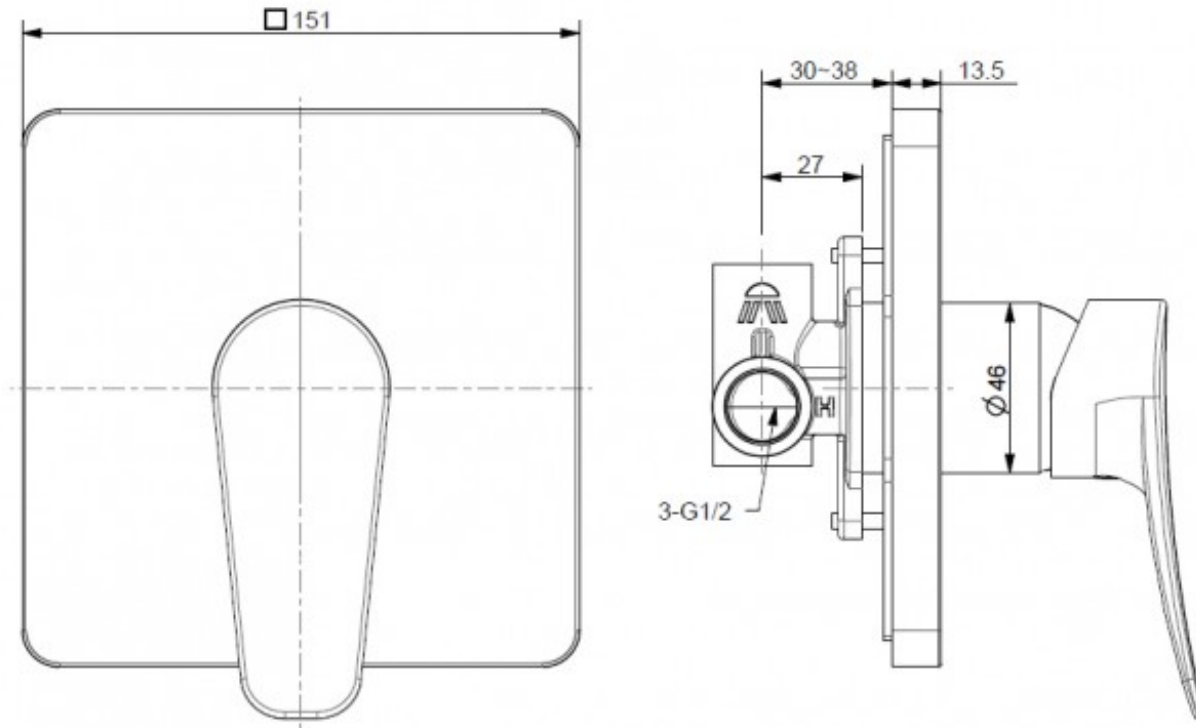

## MILANO SHOWER MIXER CHROME

*American Standard*

33570.02

\$229.00

**Dripfree Guarantee**

Drip Free Guarantee for Life of Mixer. Terms & Conditions apply.

**Guarantee**

7 Year Guarantee