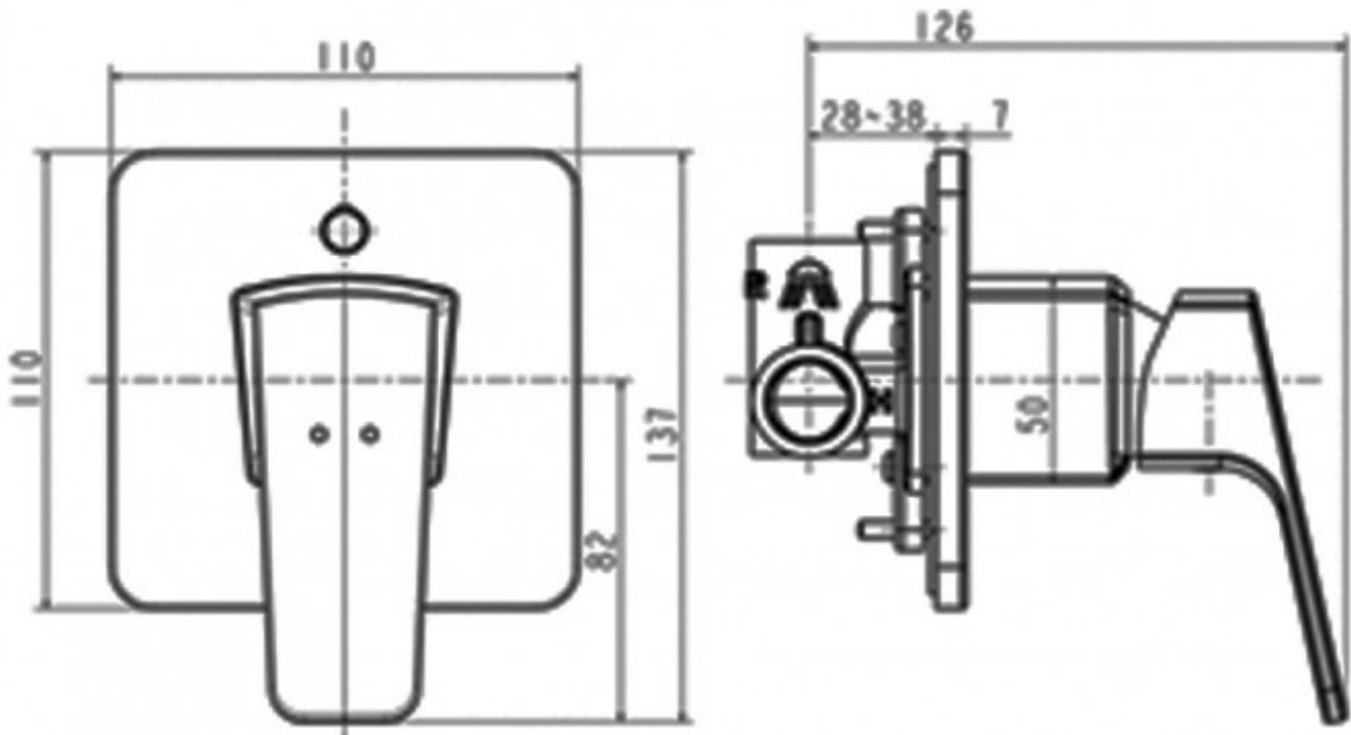

CONCEPT SQUARE SHOWER MIXER CHROME

American Standard

34270.02

\$269.00

Dripfree Guarantee

Drip Free Guarantee for Life of Mixer. Terms & Conditions apply.

Guarantee

7 Year Guarantee