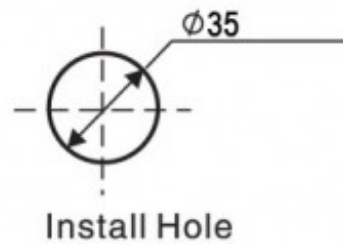

LASKA NEU BASIN MIXER CHROME

American Standard

34351.02

$285.00