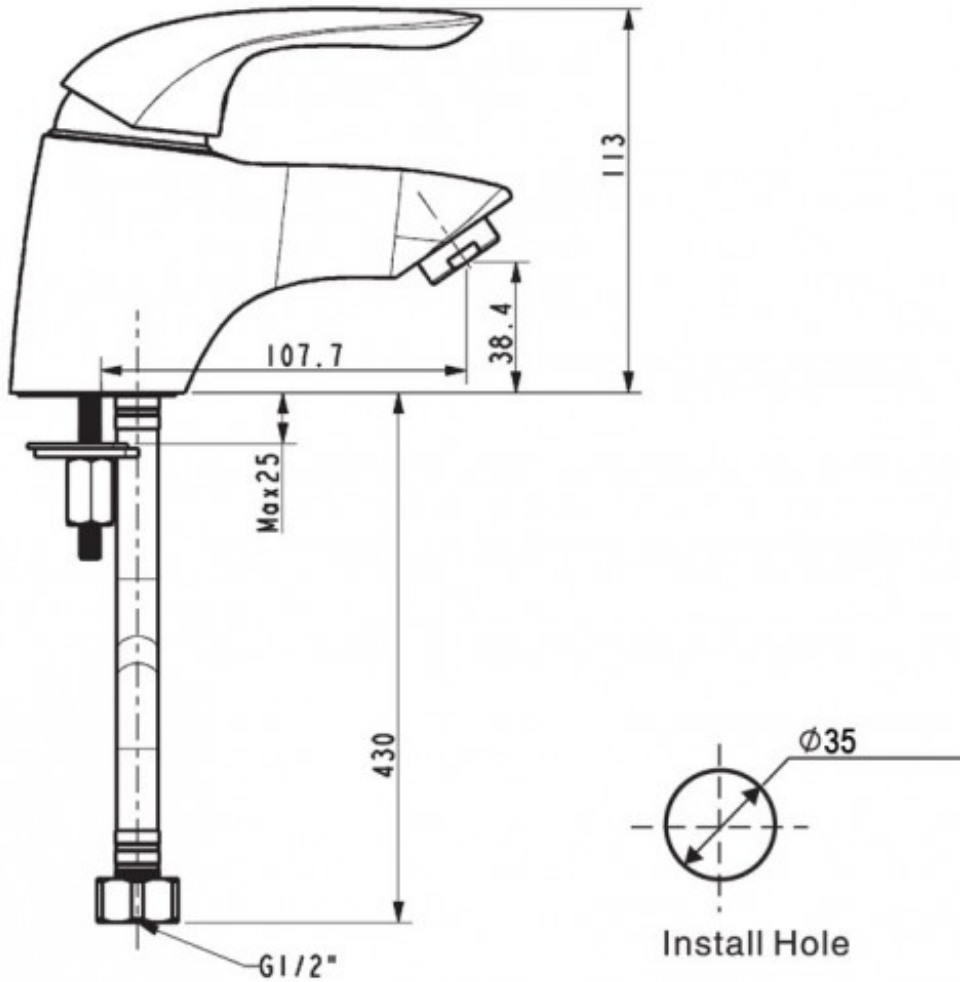

LASKA NEU BASIN MIXER CHROME

American Standard

34351.02

$285.00