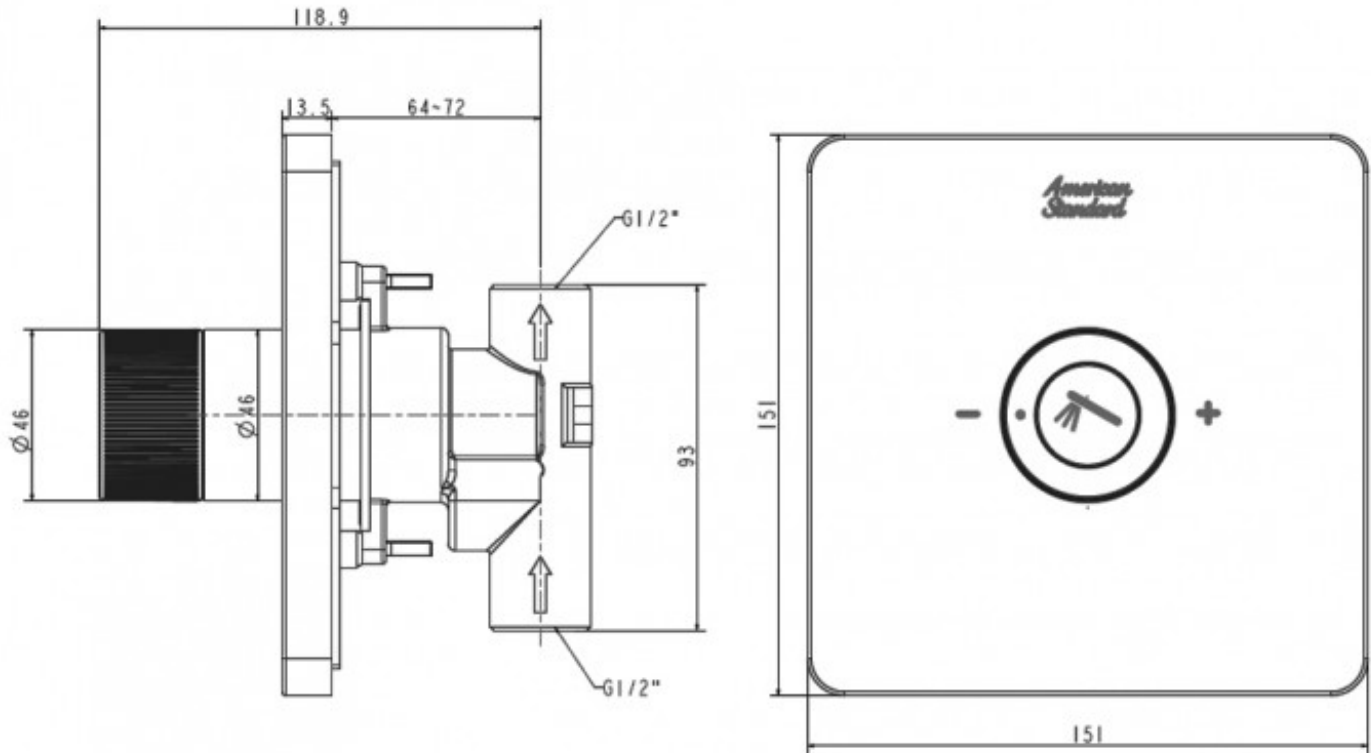

## EASYSET FOR HAND PIECE CHROME

*American Standard*

44290.02

\$359.00

7

Guarantee

7 Year Guarantee

Mains Pressure