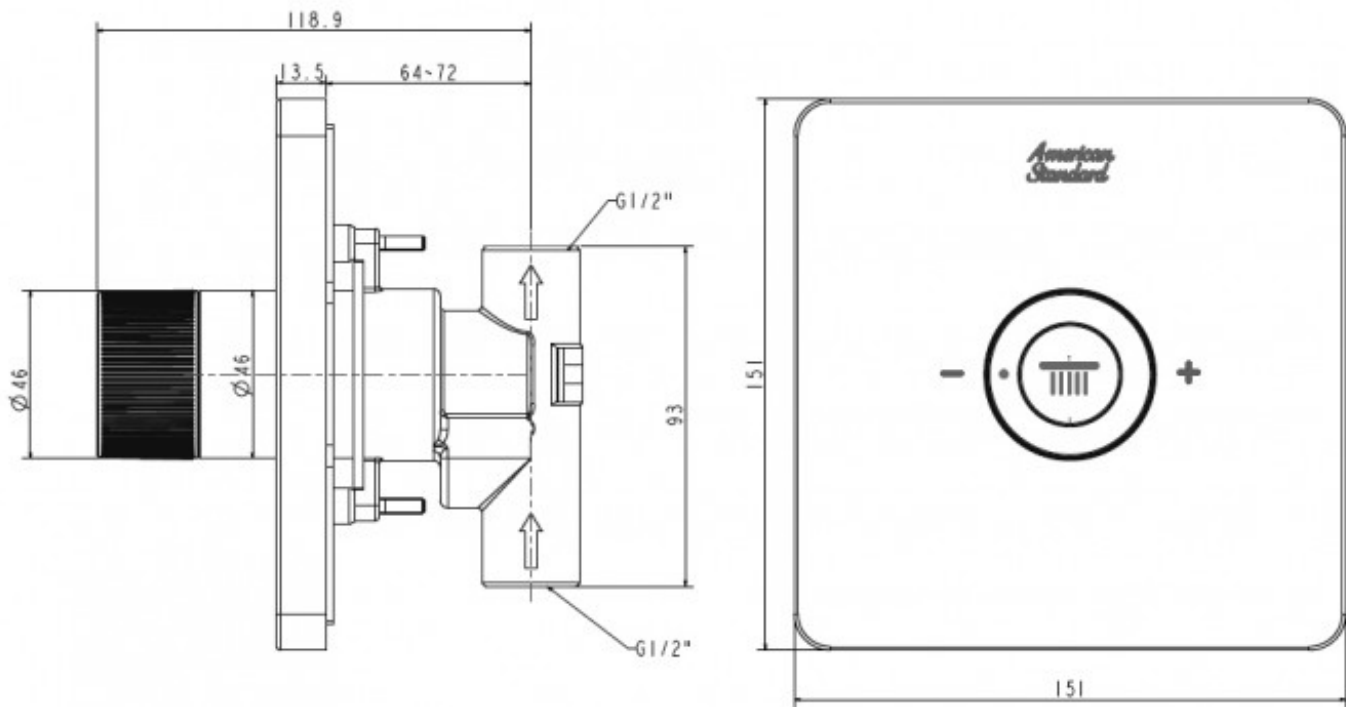

EASYSET FOR SHOWER HEAD CHROME

American Standard

44291.02

\$359.00

7

Guarantee

7 Year Guarantee

Mains Pressure