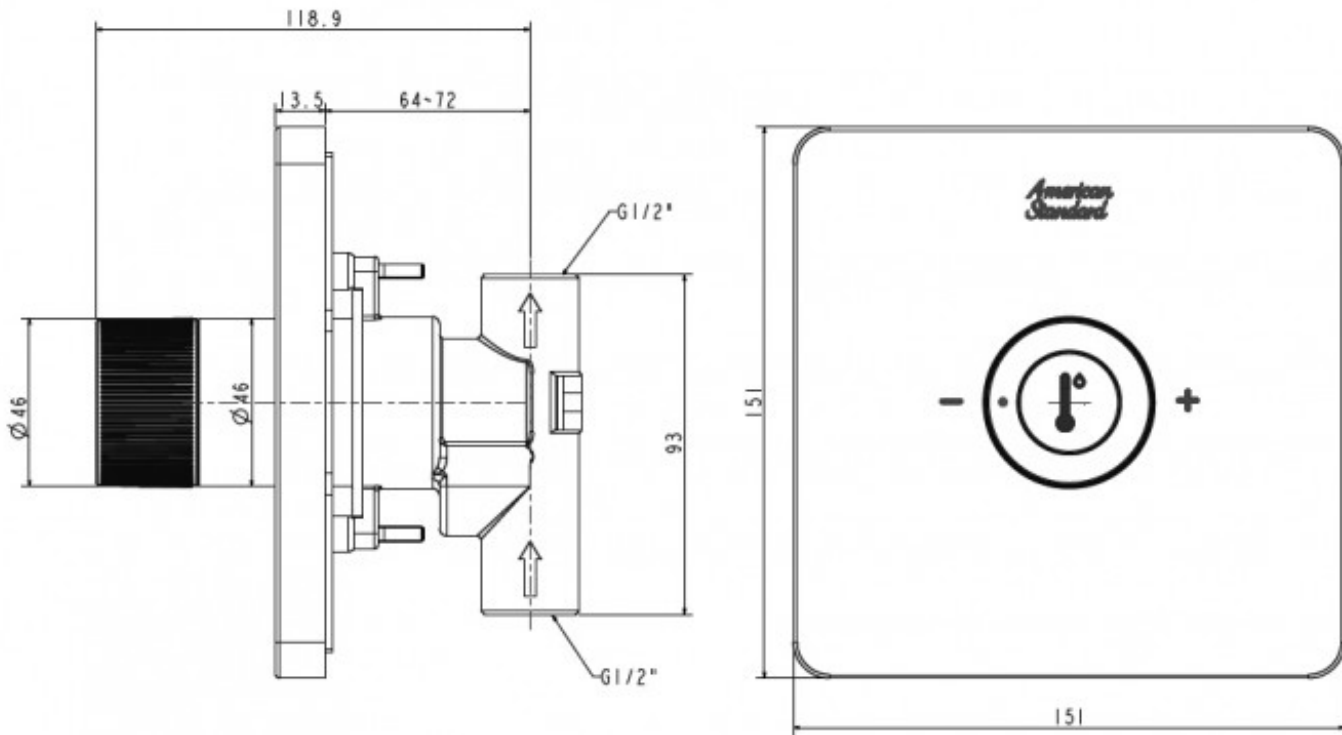

EASYSET FOR PRESET CHROME

American Standard

44293.02

$359.00

7

Guarantee

7 Year Guarantee

Mains Pressure

Suitable for Mains Pressure.

Residential/Light Commercial

Suitable for Residential/Light Commercial Use (Kitchens, Bathrooms and Laundries in Motels, Hotels and Retirement Villages)

DuraShine

Shiny chrome finishing gives an enduring brilliance.

EasyClick

An instinctive button for switching between spray modes.

Made in Germany

Designed & Engineered in Germany