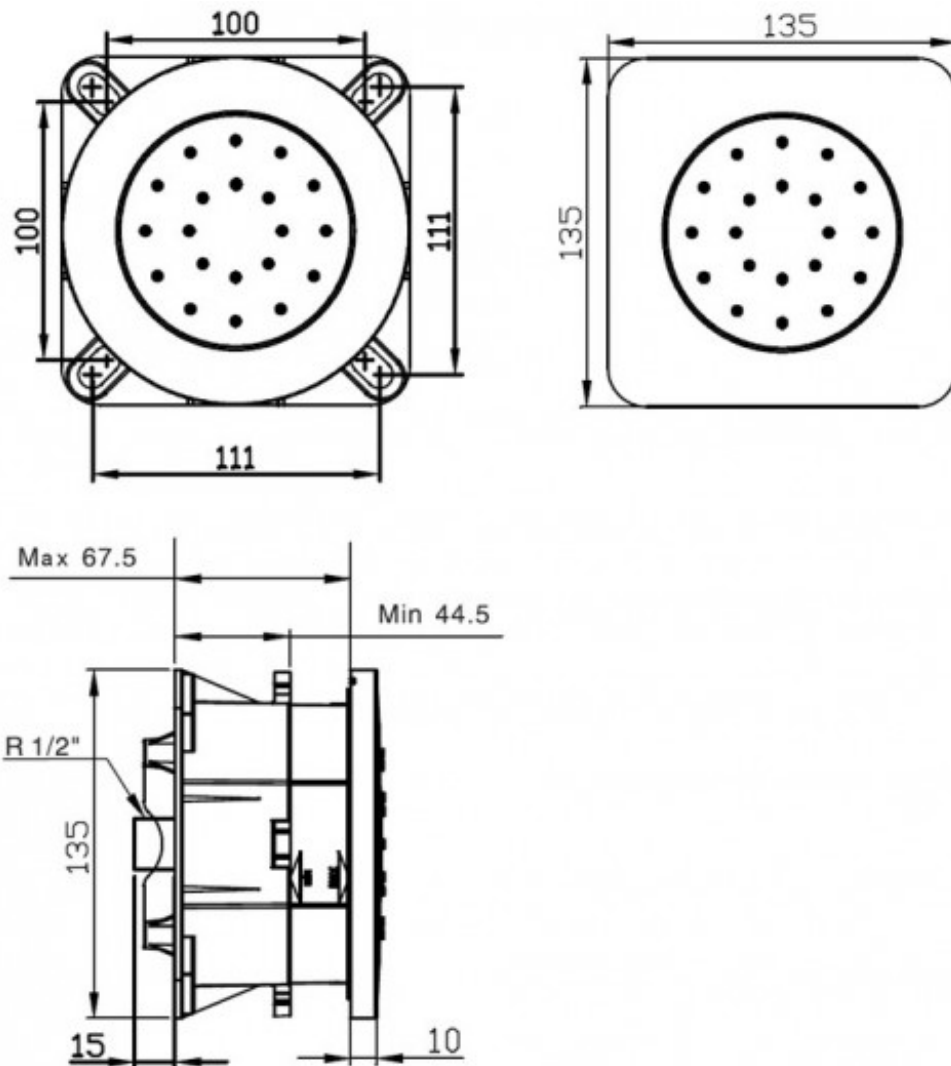

EASYSET BODY JET CHROME

44295.02

\$185.00

American Standard

7

Guarantee

7 Year Guarantee

0 Star WELS rating.