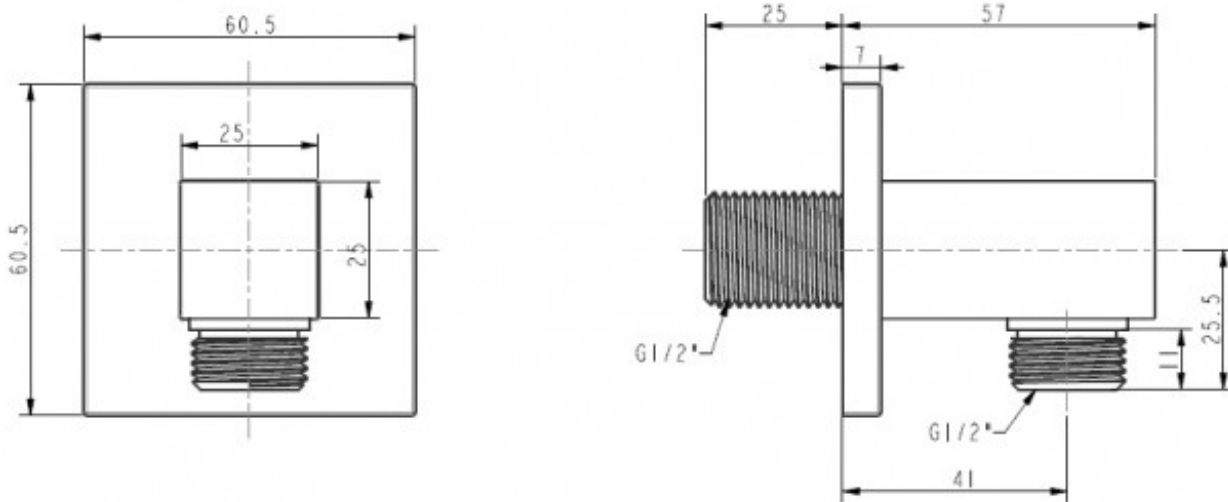

AMERICAN STD WALL ELBOW MALE SQUARE CP

American Standard

44350.02

\$65.00

7

Guarantee

7 Year Guarantee

Mains Pressure