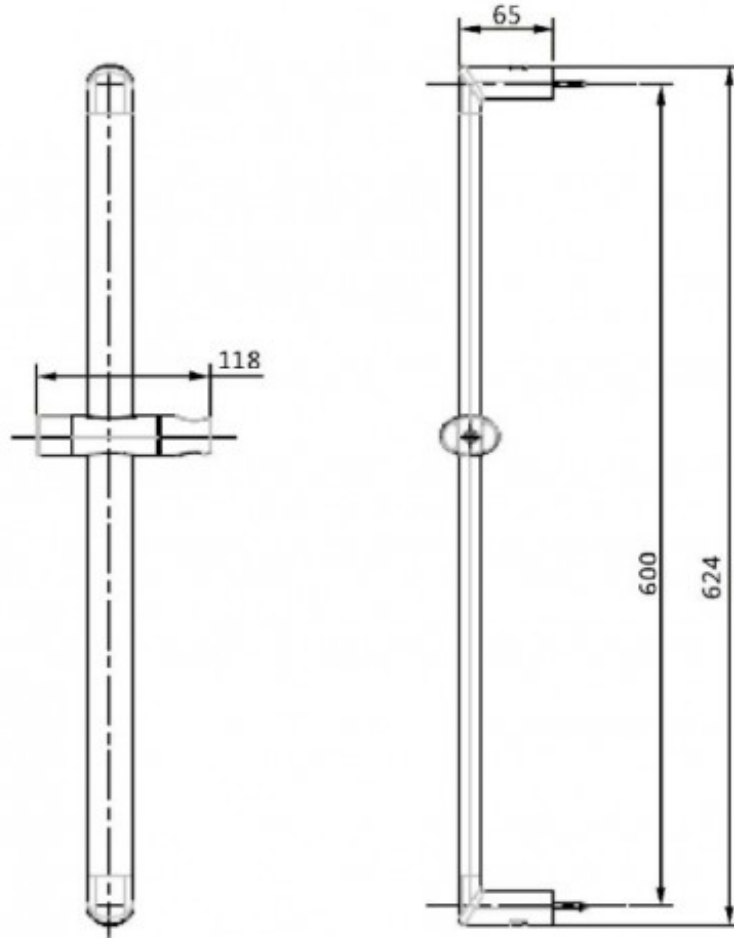

## MOON SHADOW SHOWER RAIL CHROME

*American Standard*

44370.02

\$129.00

7

Guarantee

7 Year Guarantee

Residential/Light  
Commercial