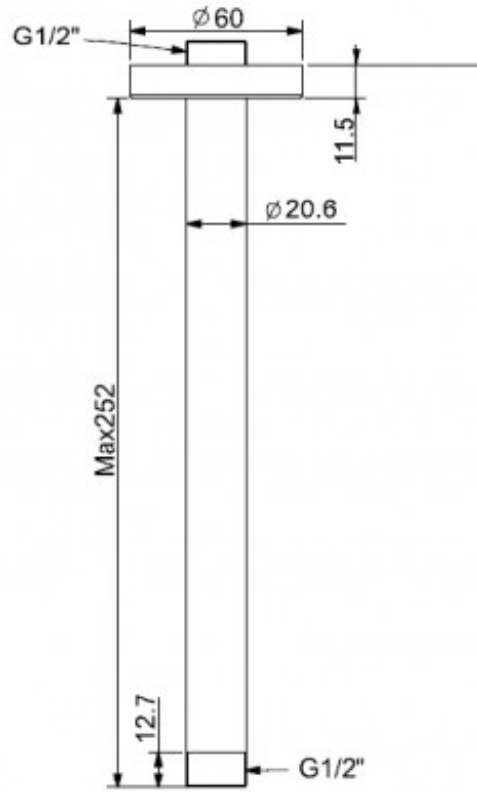

AMERICAN STANDARD CEILING SHOWER ARM 252MM CHROME

*American Standard*

44376.02

\$49.00

7

Guarantee

7 Year Guarantee

Residential/Light Commercial