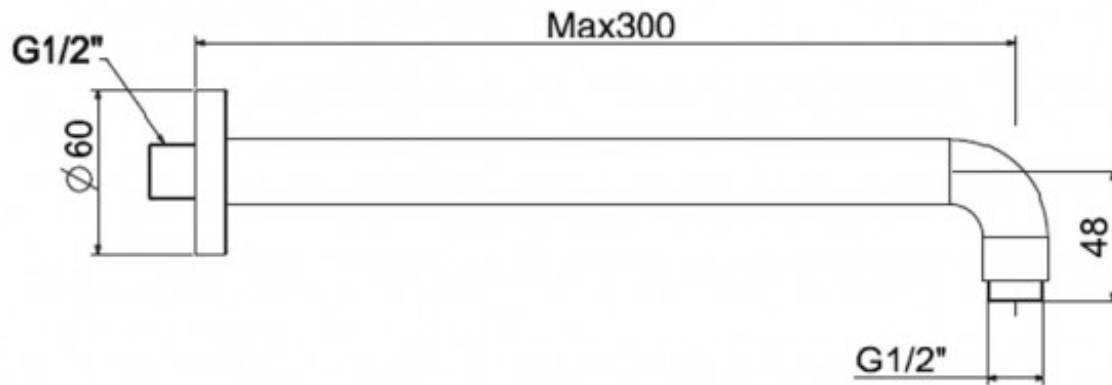

AMERICAN STANDARD WALL SHOWER ARM CHROME

American Standard

44378.02

\$85.00

7

Guarantee

7 Year Guarantee

Residential/Light Commercial