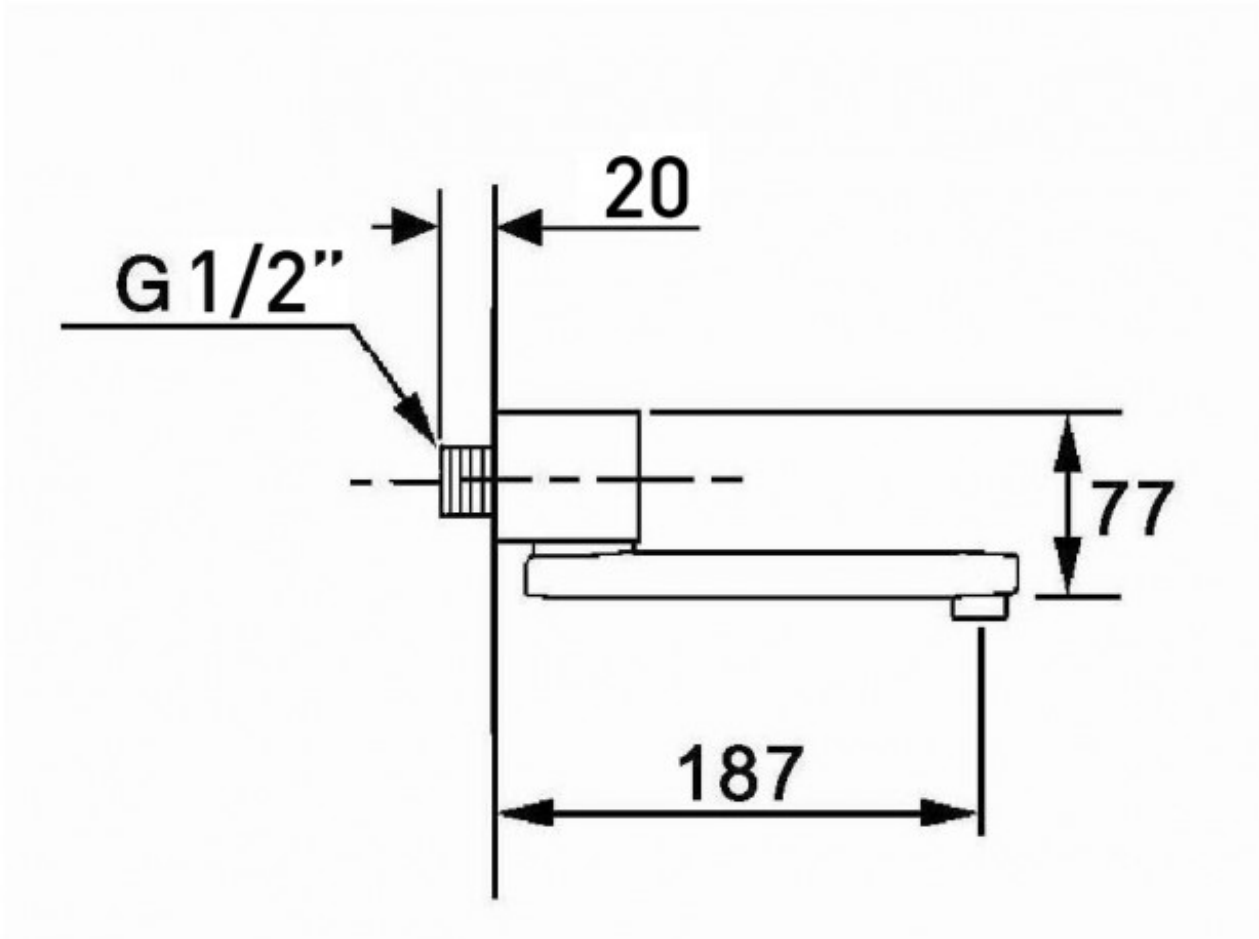

MOMENTS SWIVELLING BATH SPOUT 185MM CHROME

American Standard

70202.02

\$379.00

7

Guarantee

7 Year Guarantee

Residential/Light Commercial