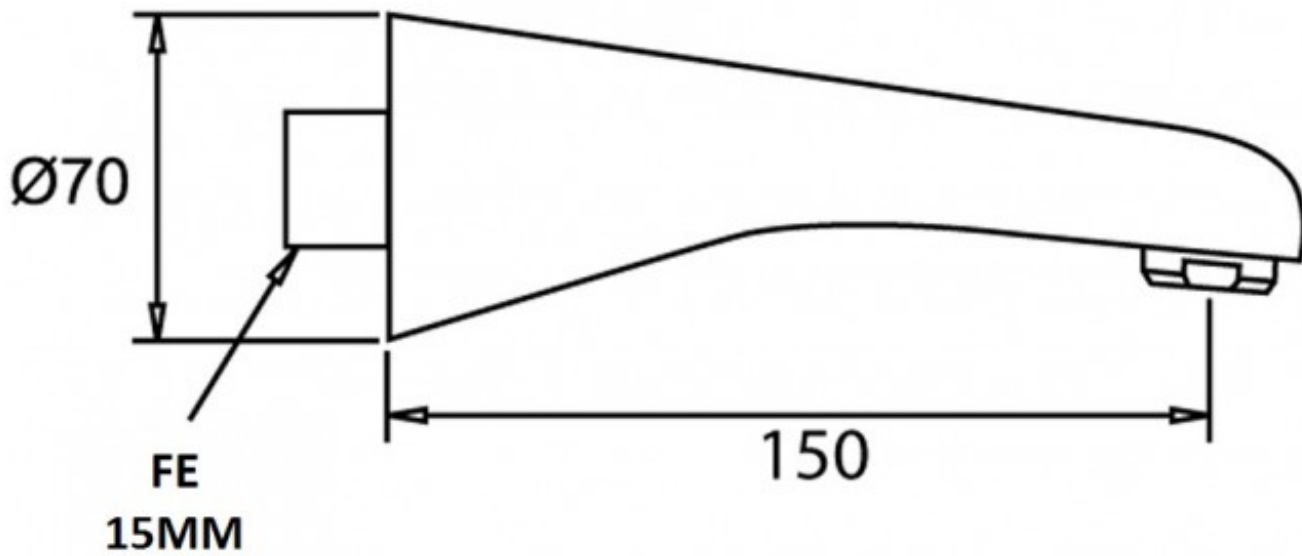

ALPHA BATH SPOUT 150MM CHROME

American Standard

70304.02
$169.00