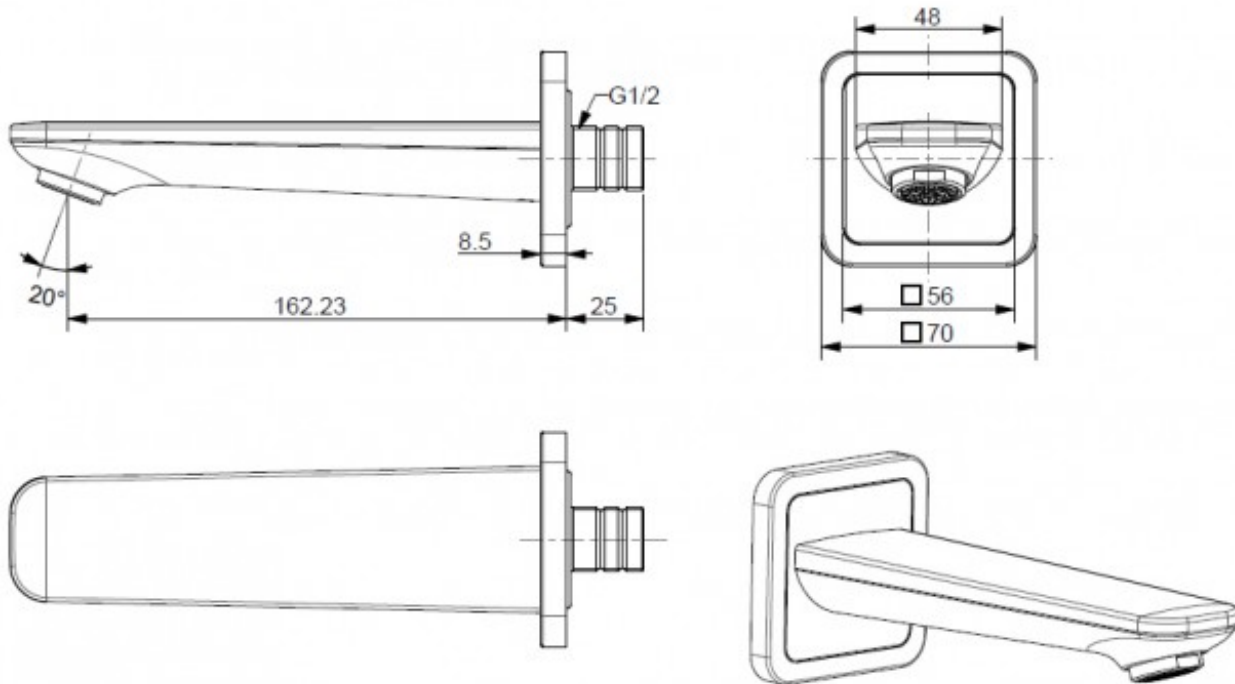

MILANO BATH SPOUT 162MM CHROME

American Standard

74031.02

\$195.00

7

Guarantee

7 Year Guarantee

Residential/Light Commercial