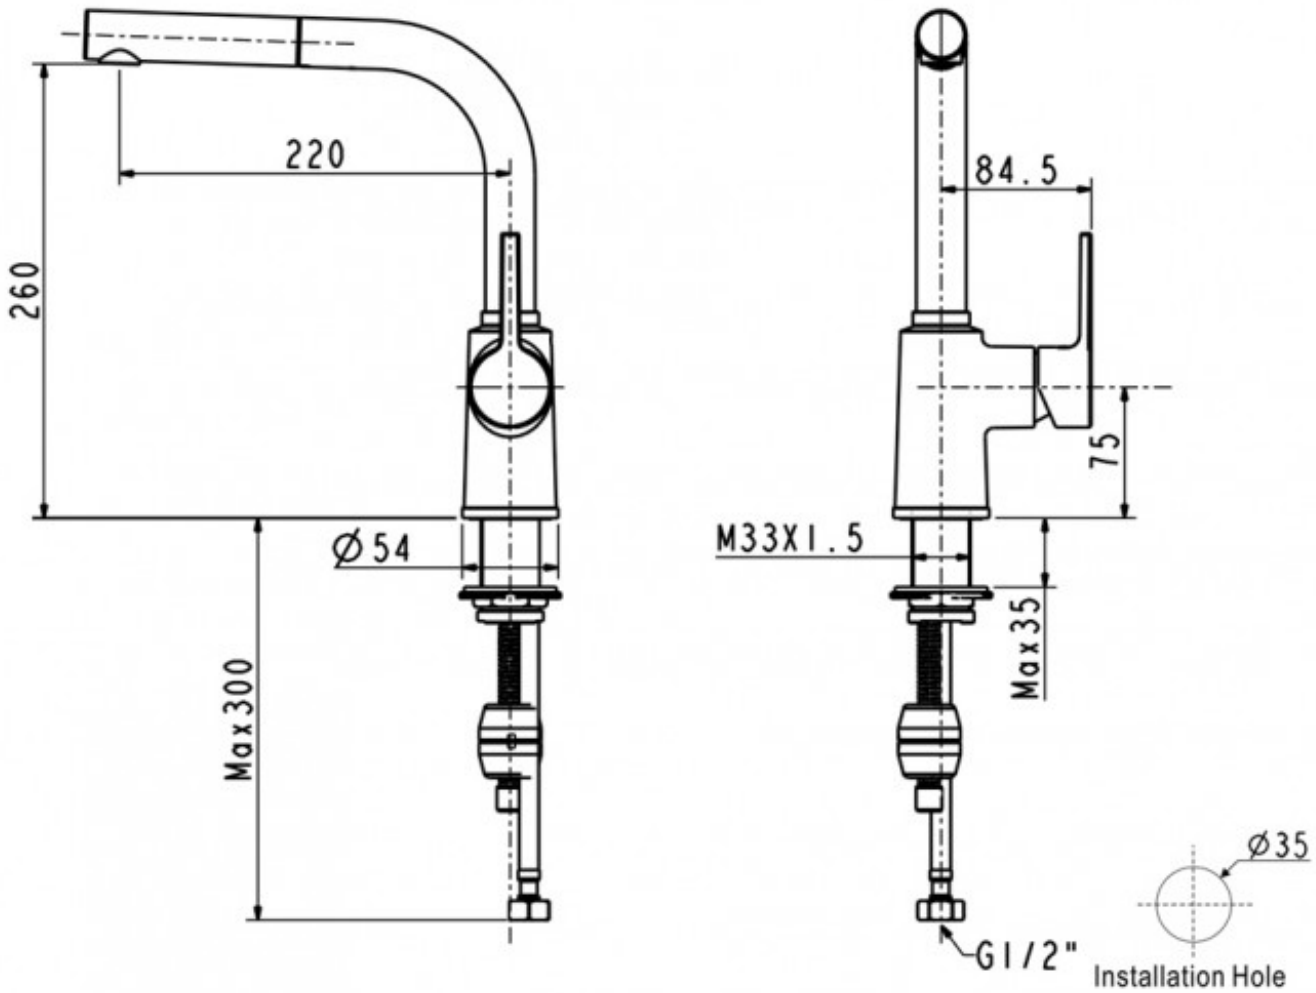

CELIA KITCHEN MIXER WITH PULLOUT CHROME

American Standard

32147.02

$529.00

Dripfree Guarantee

Drip Free Guarantee for Life of Mixer. Terms & Conditions apply.

Guarantee

7 Year Guarantee

4 Star WELS rating

More than 6.0 but not more than 7.5 litres per minute.

Mains Pressure

Suitable for Mains Pressure.

Residential/Light Commercial

Suitable for Residential/Light Commercial Use (Kitchens, Bathrooms and Laundries in Motels, Hotels and Retirement Villages)

DuraShine

Shiny chrome finishing gives an enduring brilliance.

Comfort Move

Smooth handle performance for optimal precision and comfort.