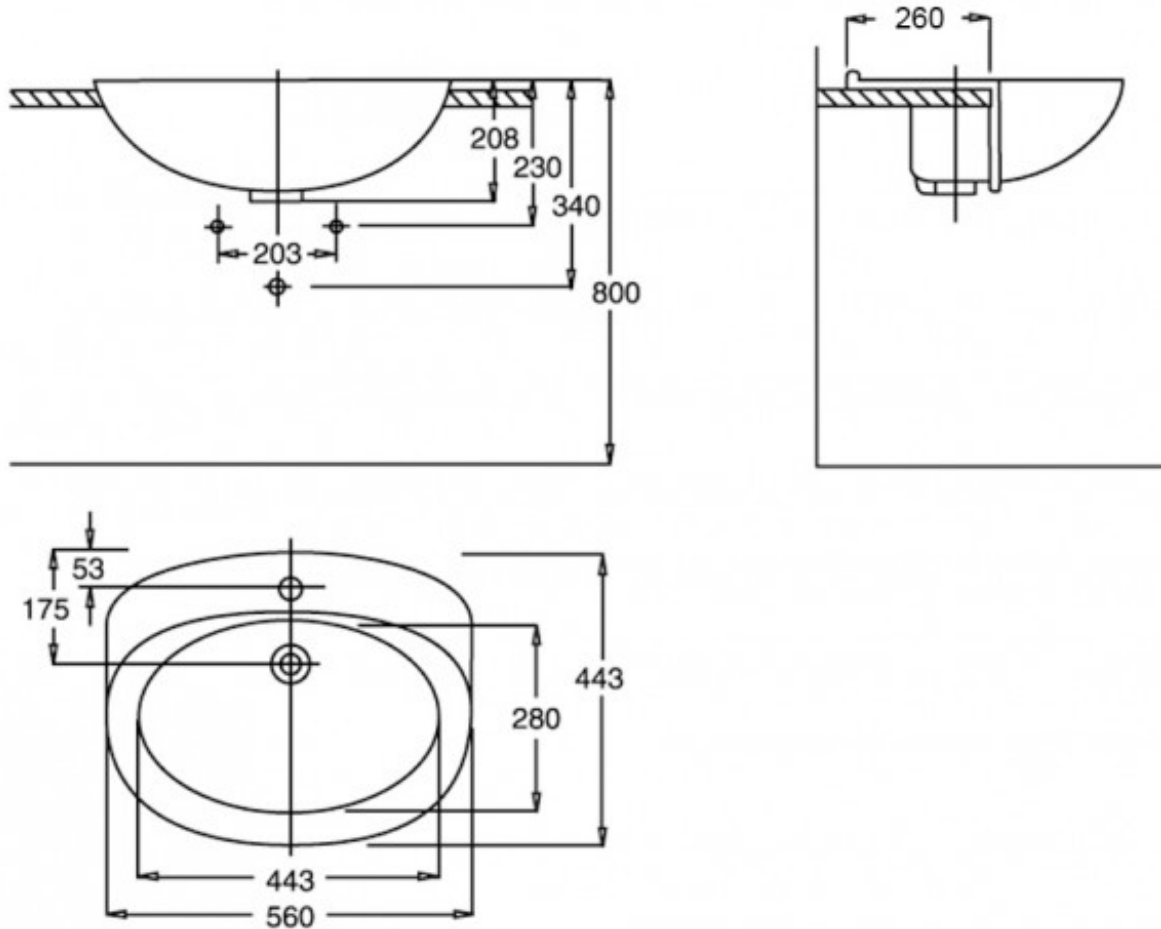

## HERON SEMI RECESSED BASIN 560 X 443 1TH

*American Standard*

10423.10

\$285.00

7

Guarantee

7 Year Guarantee

Tap hole

1 Tap Hole

Dimensions

560 (L) x 443 (W) x 208 (H)mm

Residential/Light Commercial

Suitable for Residential/Light Commercial Use (Kitchens, Bathrooms and Laundries in Motels, Hotels and Retirement Villages)