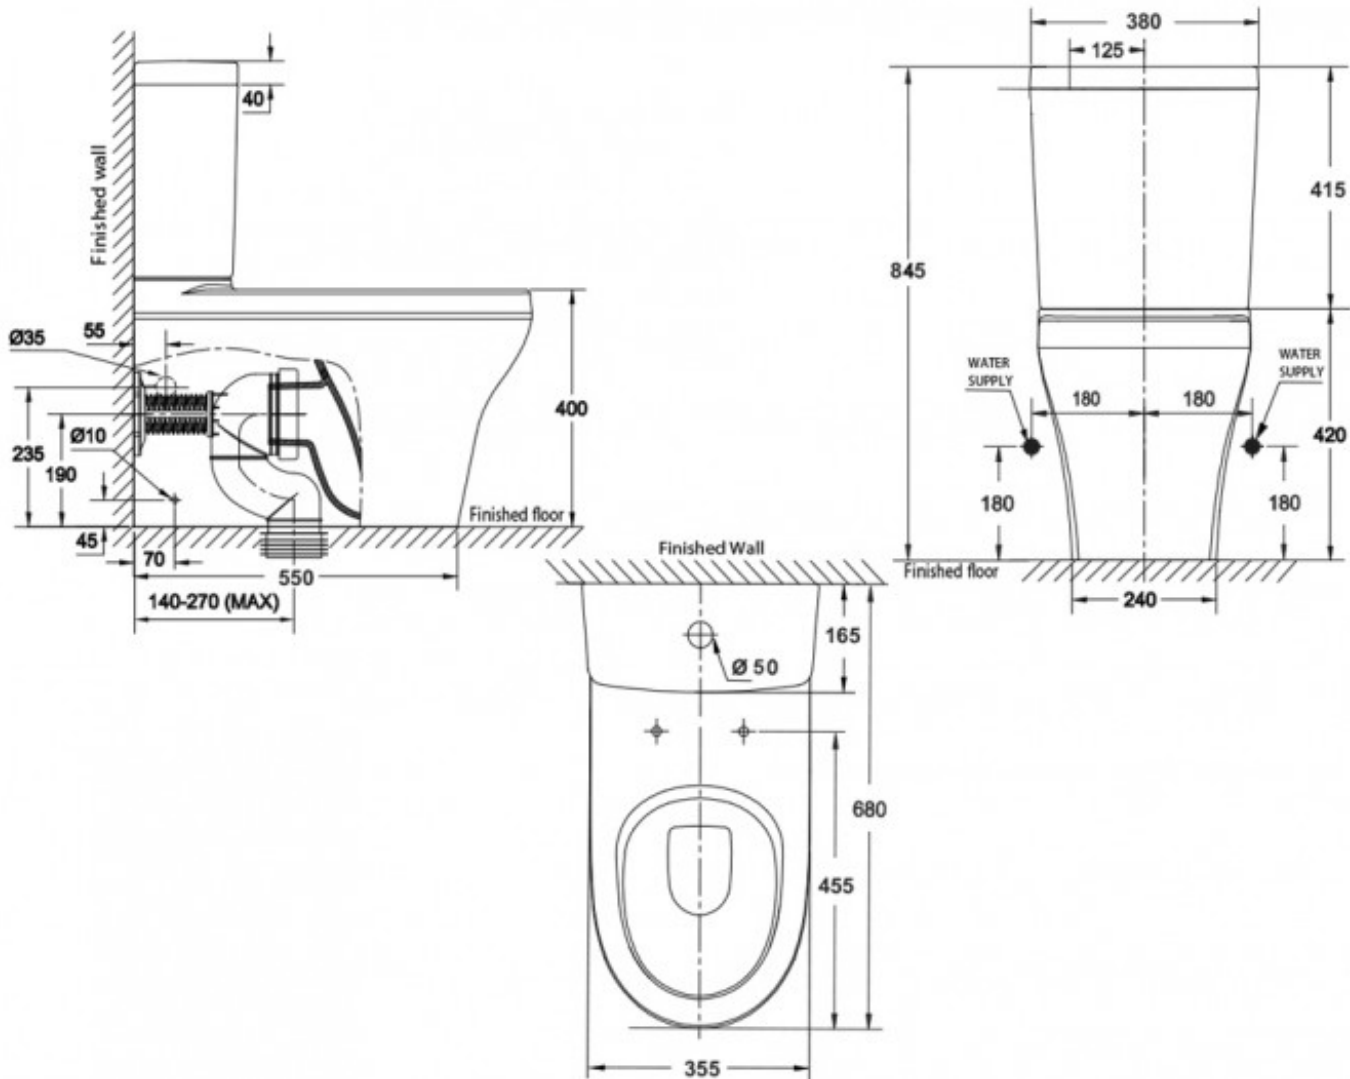

CYGNET NEU SQUARE CISTERN CC BTW TOILET SUITE - BOTTOM  
INLET SOFT CLOSE SEAT

*American Standard*

12747.10

\$965.00

7

Guarantee

7 Year Guarantee

4 Star WELS rating  
(Toilets)

Allows for a 4.5 litre large flush and a 3 litre half flush

Residential/Light  
Commercial

Suitable for Residential/Light Commercial Use (Kitchens,  
Bathrooms and Laundries in Motels, Hotels and  
Retirement Villages)

	Dirty water resistant	Special waterway design, self cleaning enabled, universal for every region
	Highly Integrated	I-shape integrated fill valve
	Long Life Cycle	Lab tested 1 million times
	Hand Finished	Hand Finished Vitreous China.
	Quick Release	Seat can easily be removed and just as easily reattached in an instant.
	Set Out: S Pan	140-270mm
	Set Out: P Pan	190mm
	Soft Close Seat	The Soft Close automatic closure system finally puts an end to noisy closing WC seats. Just a fingertip touch and the lid closes all by itself, gently and silently.
	BTW CC Toilet Suite	The back to wall (BTW) close coupled (CC) toilet suite adds a streamlined, modern look to any bathroom. Positioned flush with the wall, there is no gap behind and all waste and inlet pipes are concealed, with the cistern then positioned above the bowl.
	Dual Flush	A Dual flush toilet provides the user with two flushing options (Full flush & half flush). Both practical and water efficient.
	Enclosed Float	
	Telescopic adjustable height with lock	

A sophisticated European design that blends straight lines with sweeping curves.