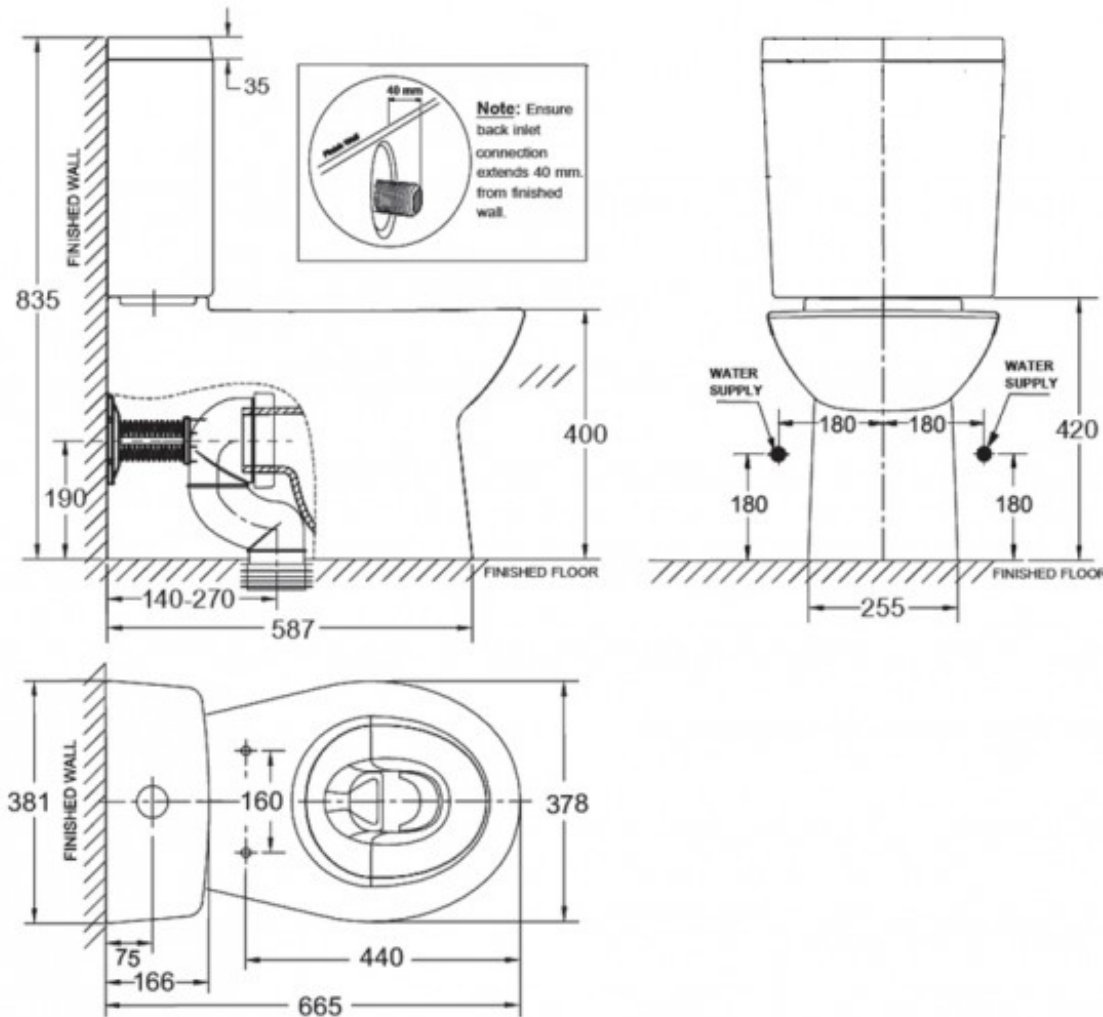

ECO CC BTW SUITE BOTTOM INLET - SOFT CLOSE

American Standard

12760.10

\$595.00

Guarantee

7 Year Guarantee

4 Star WELS rating (Toilets)

Allows for a 4.5 litre large flush and a 3 litre half flush

Set Out: S Pan

140-270mm

Set Out: P Pan

190mm

Soft Close Seat

The Soft Close automatic closure system finally puts an end to noisy closing WC seats. Just a fingertip touch and the lid closes all by itself, gently and silently.