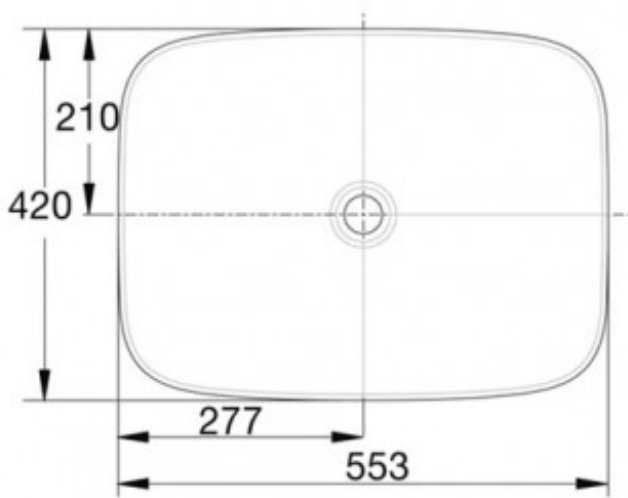

CYGNET INSET BASIN NTH

American Standard

12916.10
$405.00