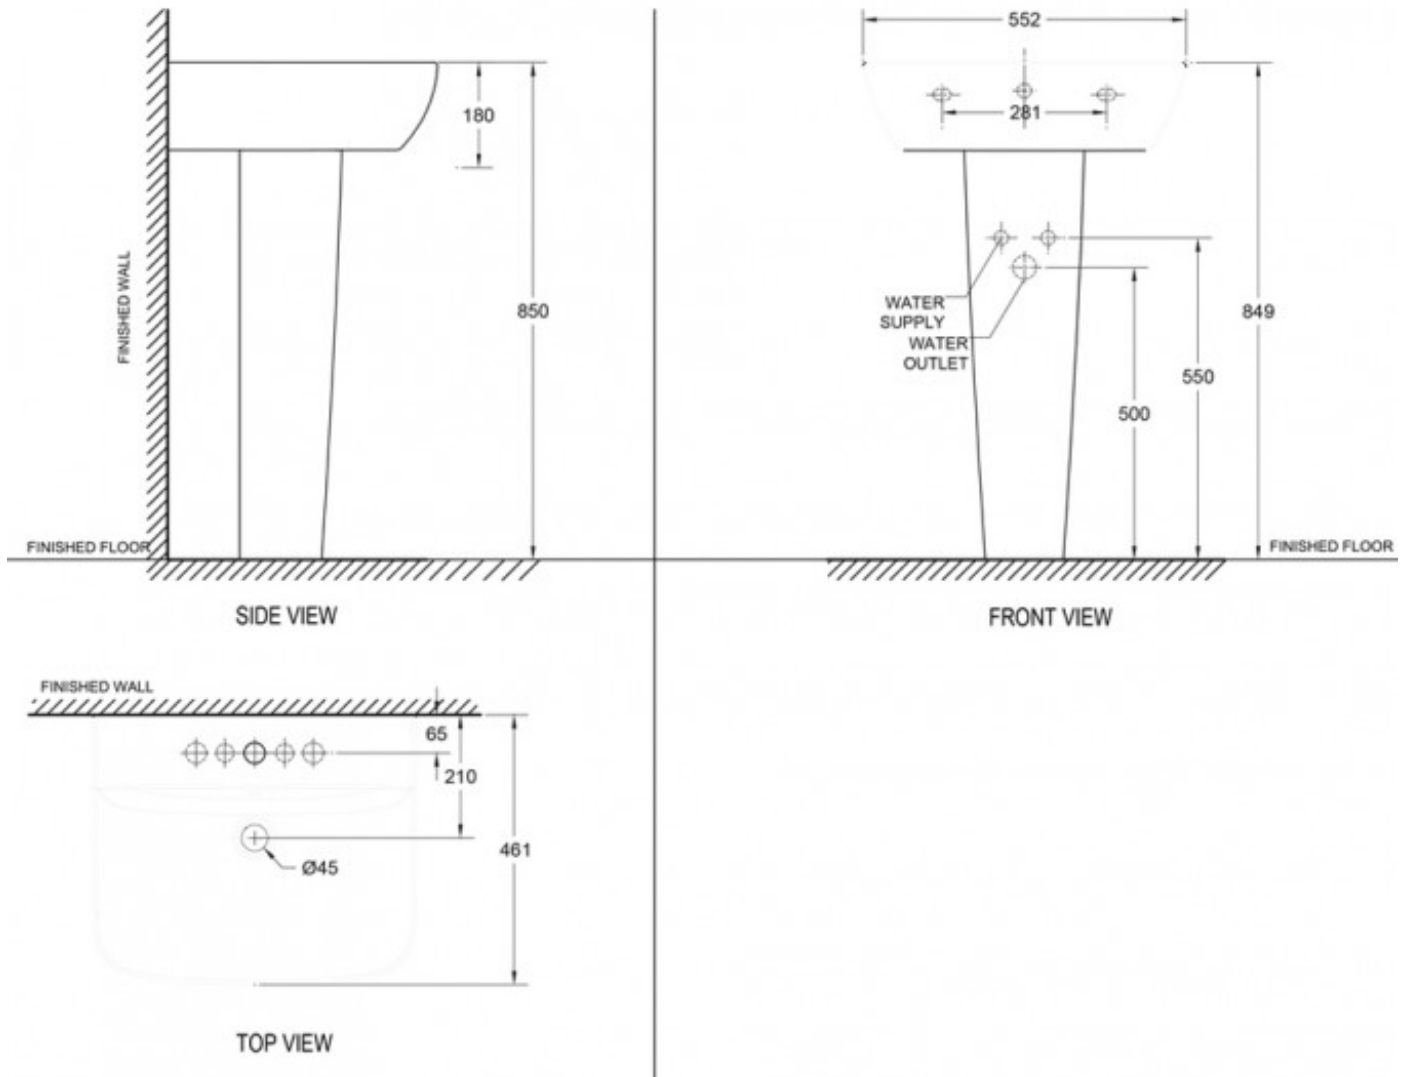

# CYGNET WALL BASIN 550 X 460 1TH

*American Standard*

12917.10

\$405.00

7

Guarantee

7 Year Guarantee

Tap hole

1 Tap Hole

Dimensions

552 (L) x 461 (W) x 180 (H)mm

Residential/Light Commercial

Suitable for Residential/Light Commercial Use (Kitchens, Bathrooms and Laundries in Motels, Hotels and Retirement Villages)

Hand Finished

Hand Finished Vitreous China.

Includes Overflow

A sophisticated European design that blends straight lines with sweeping curves.