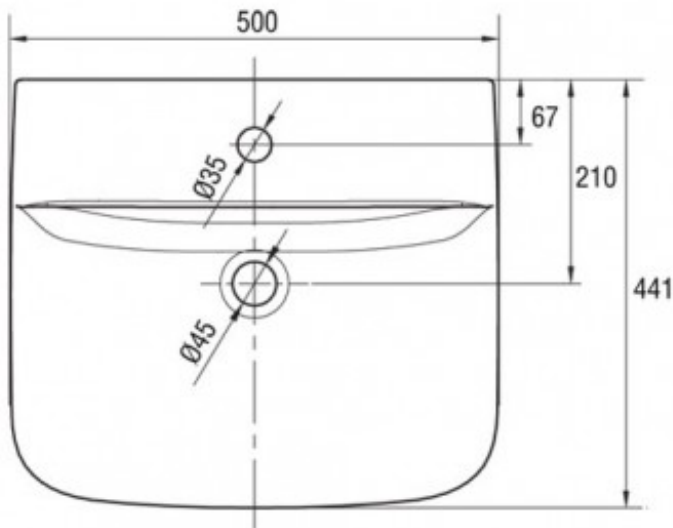

CYGNET SEMI RECESSED BASIN 500 X 450 1TH

American Standard

12920.10

\$365.00

	Guarantee	7 Year Guarantee
	Taphole	1 Tap Hole
	Dimensions	500 (L) x 441 (W) x 175 (H)mm
	Residential/Light Commercial	Suitable for Residential/Light Commercial Use (Kitchens, Bathrooms and Laundries in Motels, Hotels and Retirement Villages)
	Hand Finished	Hand Finished Vitreous China.
	Includes Overflow	

A sophisticated European design that blends straight lines with sweeping curves.