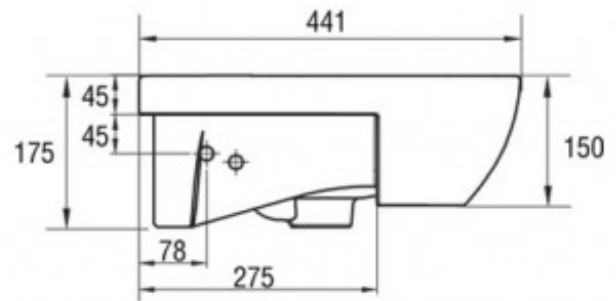

CYGNET SEMI RECESSED BASIN 500 X 450 1TH

American Standard

12920.10

\$365.00

	Guarantee	7 Year Guarantee
	Taphole	1 Tap Hole
	Dimensions	500 (L) x 441 (W) x 175 (H)mm
	Residential/Light Commercial	Suitable for Residential/Light Commercial Use (Kitchens, Bathrooms and Laundries in Motels, Hotels and Retirement Villages)
	Hand Finished	Hand Finished Vitreous China.
	Includes Overflow	