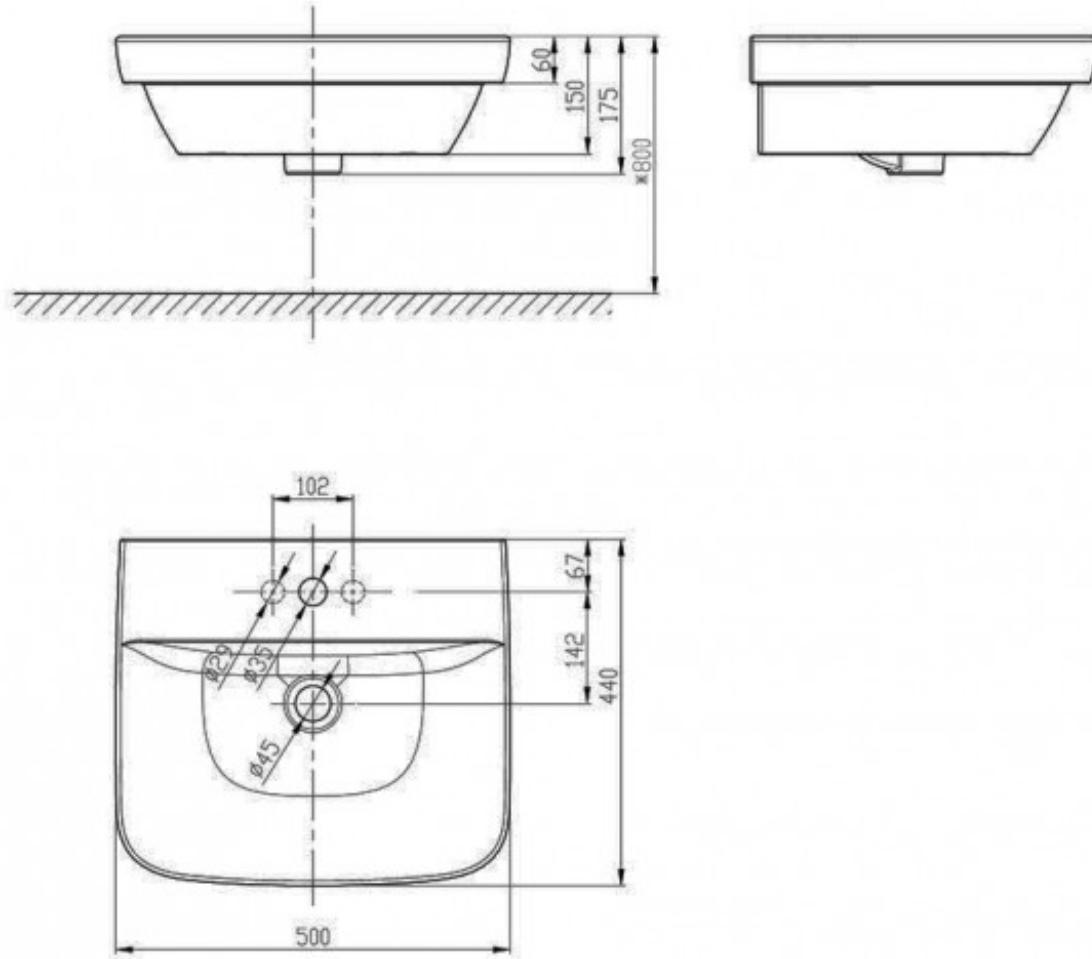

CYGNET INSET BASIN 500 X 440 1TH

American Standard

12921.10

\$405.00

7

Guarantee

7 Year Guarantee

Tap hole

1 Tap Hole

Dimensions

500 (L) x 440 (W) x 175 (H)mm

Residential/Light Commercial

Suitable for Residential/Light Commercial Use (Kitchens, Bathrooms and Laundries in Motels, Hotels and Retirement Villages)