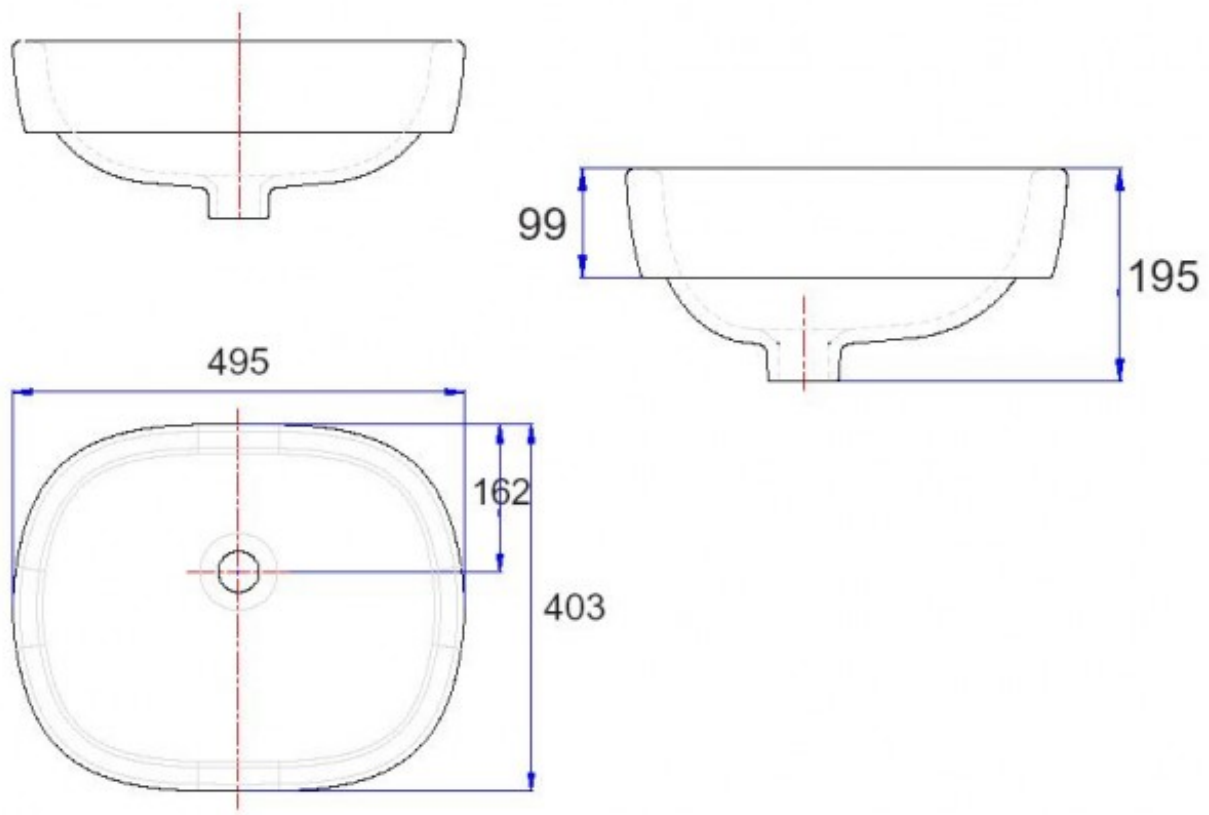

## ACTIVE VESSEL BASIN 495 X 403 NTH

*American Standard*

12962.10

\$255.00

7

Guarantee

7 Year Guarantee

Taphole

No Tap Hole

Dimensions

495 (L) x 403 (W) x 195 (H)mm

Residential/Light  
Commercial

Suitable for Residential/Light Commercial Use (Kitchens,  
Bathrooms and Laundries in Motels, Hotels and  
Retirement Villages)