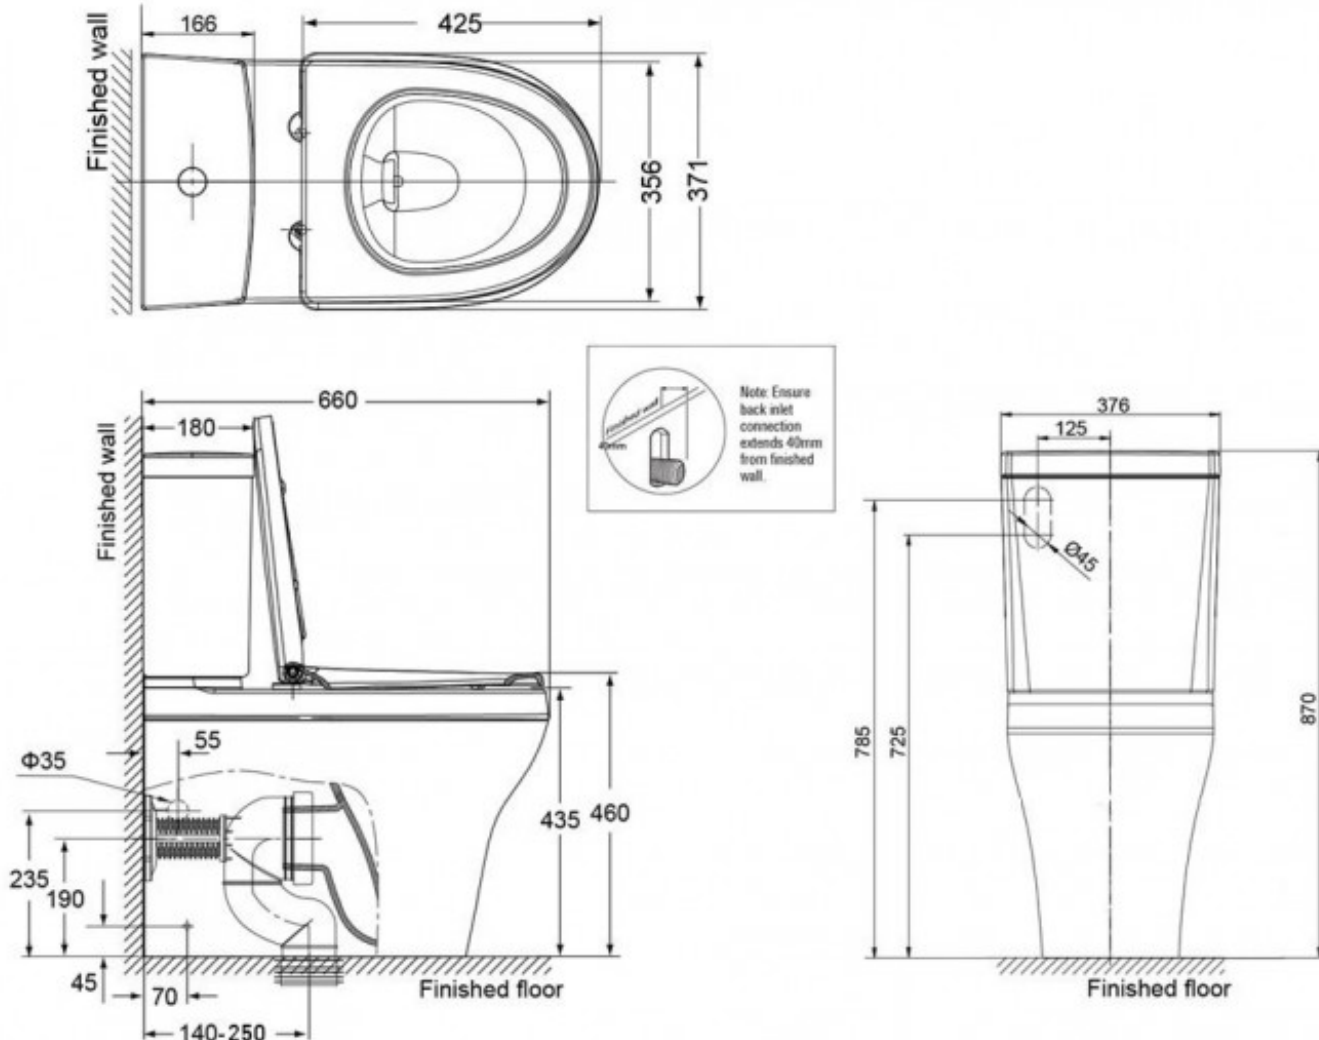

CYGNET OVERHEIGHT SQUARE CC BTW TOILET SUITE - TOP INLET
SOFT CLOSE SEAT

American Standard

12981.10

\$1015.00

7

Guarantee

7 Year Guarantee

4 Star WELS rating (Toilets)

The Soft Close automatic closure system finally puts an end to noisy closing WC seats. Just a fingertip touch and the lid closes all by itself, gently and silently.

Overheight Toilet

With a pan and seat up to 40mm higher than standard toilets, the overheight toilet allows for easy transfer on and off the seat. This not only makes life easier as we increase in age, but is ideal for the elderly and those with restricted movement.

BTW CC Toilet Suite

The back to wall (BTW) close coupled (CC) toilet suite adds a streamlined, modern look to any bathroom. Positioned flush with the wall, there is no gap behind and all waste and inlet pipes are concealed, with the cistern then positioned above the bowl.

Dual Flush

A Dual flush toilet provides the user with two flushing options (Full flush & half flush). Both practical and water efficient.

A sophisticated European design that blends straight lines with sweeping curves.