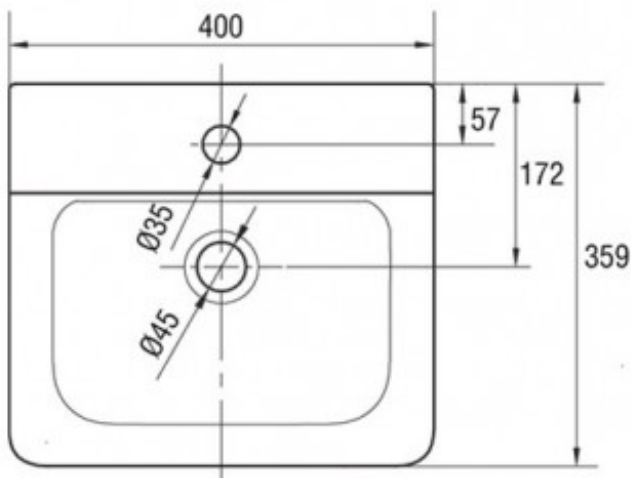

CONCEPT SEMI RECESSED BASIN 400 X 360 1TH

American Standard

13030.10

\$319.00

	Guarantee	7 Year Guarantee
	Taphole	1 Tap Hole
	Dimensions	400 (L) x 359 (W) x 158 (H)mm
	Residential/Light Commercial	Suitable for Residential/Light Commercial Use (Kitchens, Bathrooms and Laundries in Motels, Hotels and Retirement Villages)
	Includes Overflow	