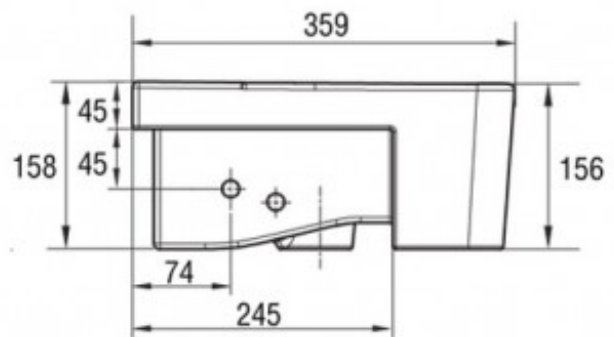

CONCEPT SEMI RECESSED BASIN 400 X 360 1TH

American Standard

13030.10

\$319.00

	Guarantee	7 Year Guarantee
	Taphole	1 Tap Hole
	Dimensions	400 (L) x 359 (W) x 158 (H)mm
	Residential/Light Commercial	Suitable for Residential/Light Commercial Use (Kitchens, Bathrooms and Laundries in Motels, Hotels and Retirement Villages)
	Includes Overflow	