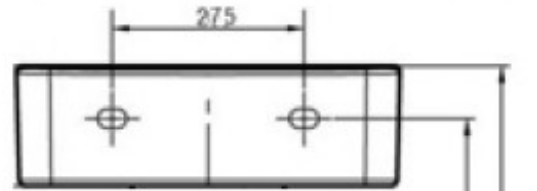

CONCEPT WALL BASIN 550 X 460 1TH

American Standard

13031.10

\$319.00

13040.10 SEMI PEDESTAL

	Guarantee	7 Year Guarantee
	Taphole	1 Tap Hole
	Dimensions	550 (L) x 460 (W) x 140 (H)mm
	Residential/Light Commercial	Suitable for Residential/Light Commercial Use (Kitchens, Bathrooms and Laundries in Motels, Hotels and Retirement Villages)
	Hand Finished	Hand Finished Vitreous China.
	Includes Overflow	

The modern bathroom design is manifested as hard edged minimalism, but there is a noticeable significant shift toward something softer. Crisp outer edges combine with soft interiors to produce sleek solutions. Hard and soft combined, references the minimal hard edge with a soft flowing contemporary reference. Organic & sculptural.