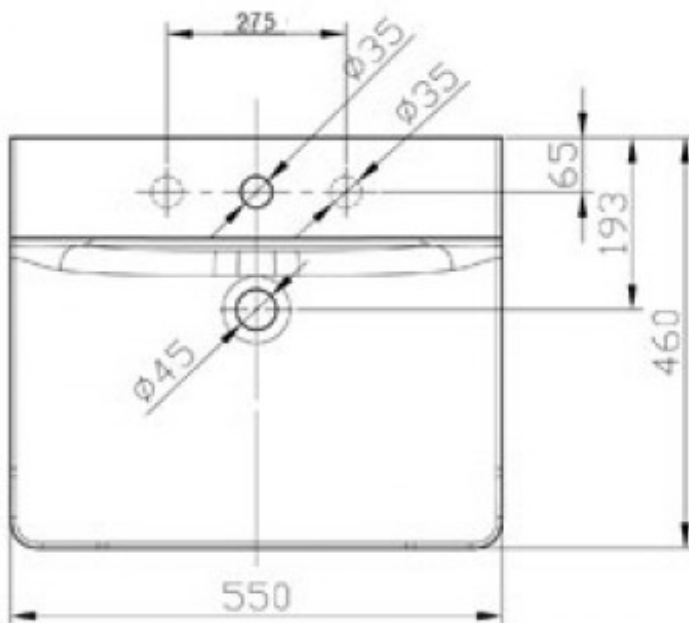

CONCEPT WALL BASIN 550 X 460 1TH

American Standard

13031.10

\$319.00

13040.10 SEMI PEDESTAL

	Guarantee	7 Year Guarantee
	Taphole	1 Tap Hole
	Dimensions	550 (L) x 460 (W) x 140 (H)mm
	Residential/Light Commercial	Suitable for Residential/Light Commercial Use (Kitchens, Bathrooms and Laundries in Motels, Hotels and Retirement Villages)
	Hand Finished	Hand Finished Vitreous China.
	Includes Overflow	