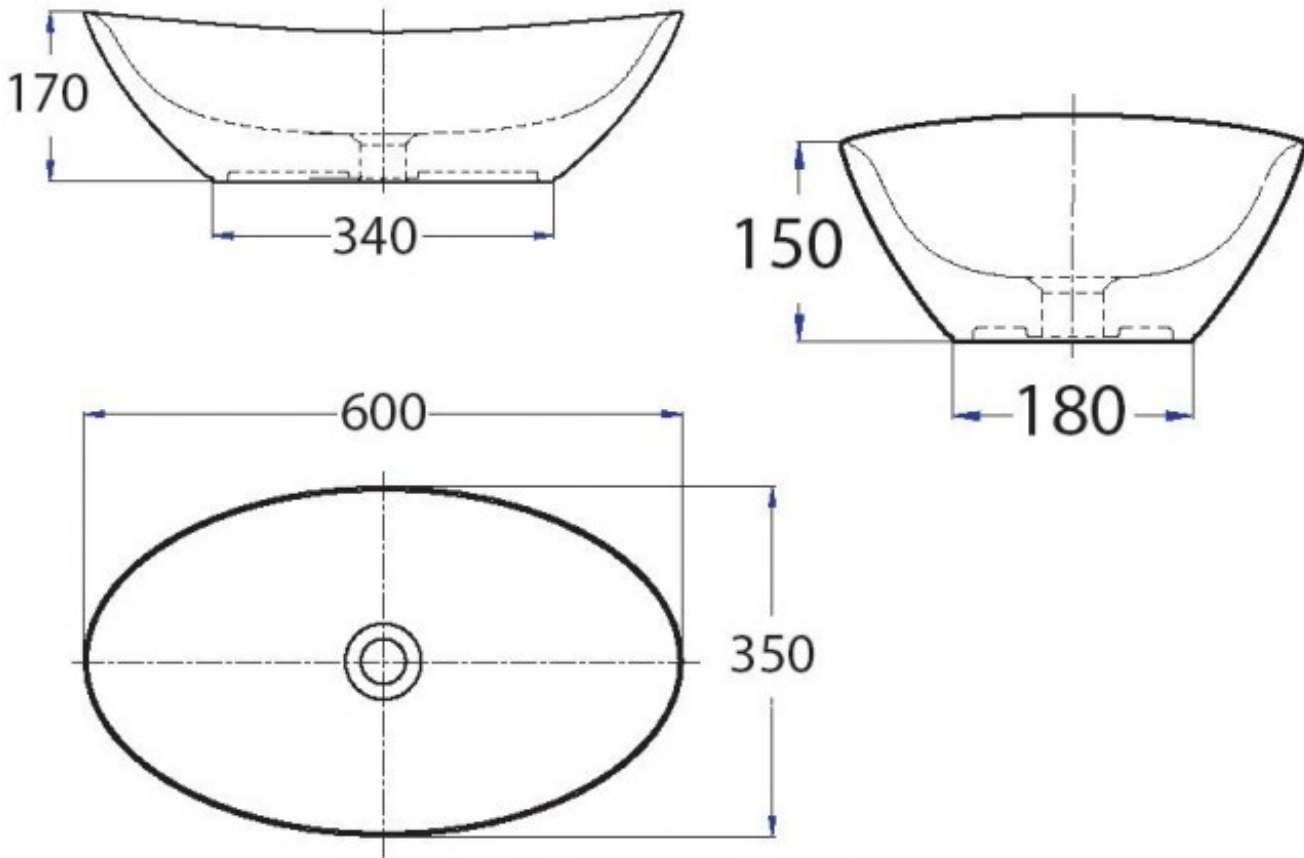

CYGNET VESSEL BASIN 600 X 350 NTH

*American Standard*

22703.10

\$305.00

7

Guarantee

7 Year Guarantee

Tap hole

No Tap Hole

Dimensions

600 (L) x 350 (W) x 170 (H)mm

Residential/Light Commercial

Suitable for Residential/Light Commercial Use (Kitchens, Bathrooms and Laundries in Motels, Hotels and Retirement Villages)

Hand Finished

Hand Finished Vitreous China.

A sophisticated European design that blends straight lines with sweeping curves.