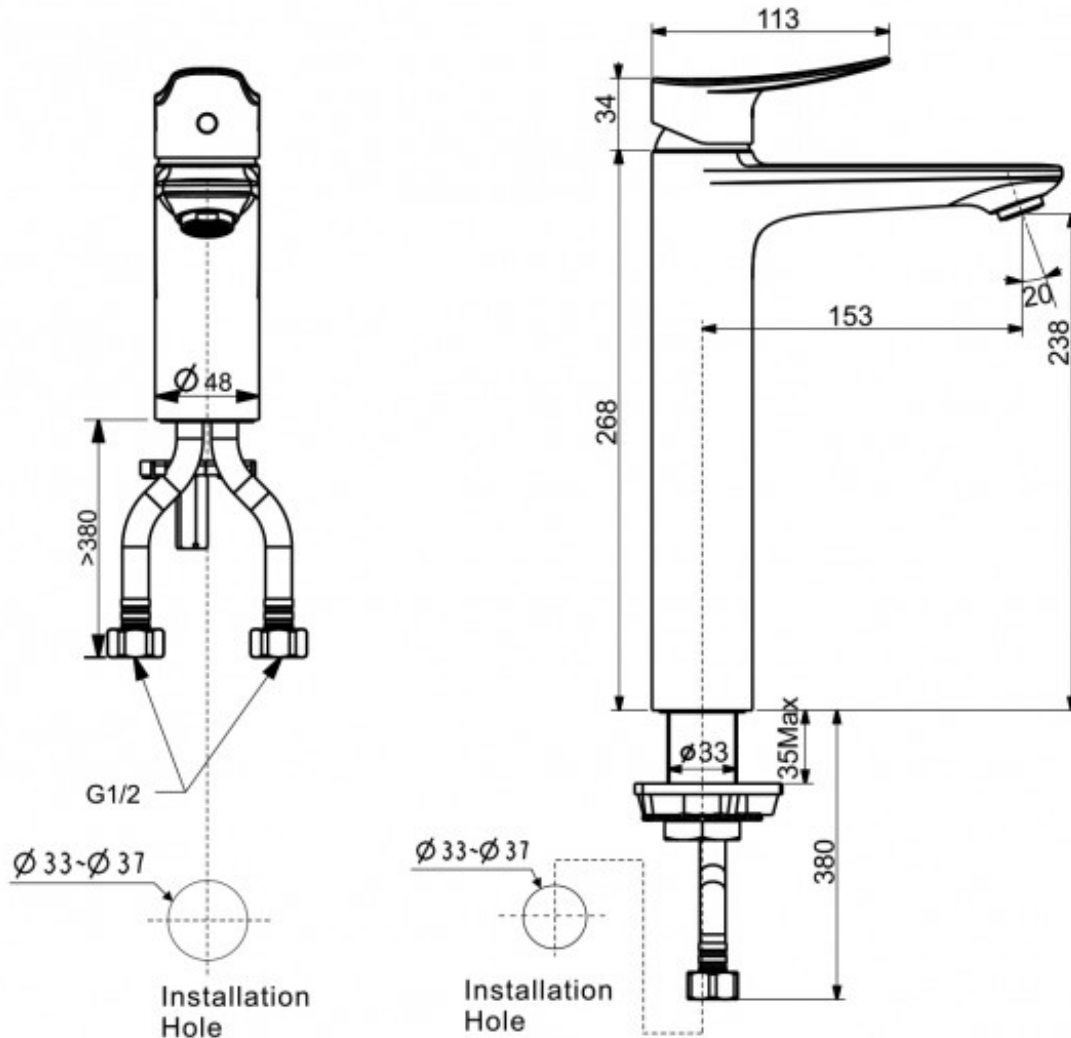

MILANO EXTENDED HEIGHT BASIN MIXER CHROME

American Standard

33552.02

\$515.00

Dripfree Guarantee

Drip Free Guarantee for Life of Mixer. Terms & Conditions apply.

Guarantee

7 Year Guarantee

4 Star WELS rating

More than 6.0 but not more than 7.5 litres per minute.

Mains Pressure

Suitable for Mains Pressure.

Tap hole

1 Tap Hole

Residential/Light Commercial

Suitable for Residential/Light Commercial Use (Kitchens, Bathrooms and Laundries in Motels, Hotels and Retirement Villages)