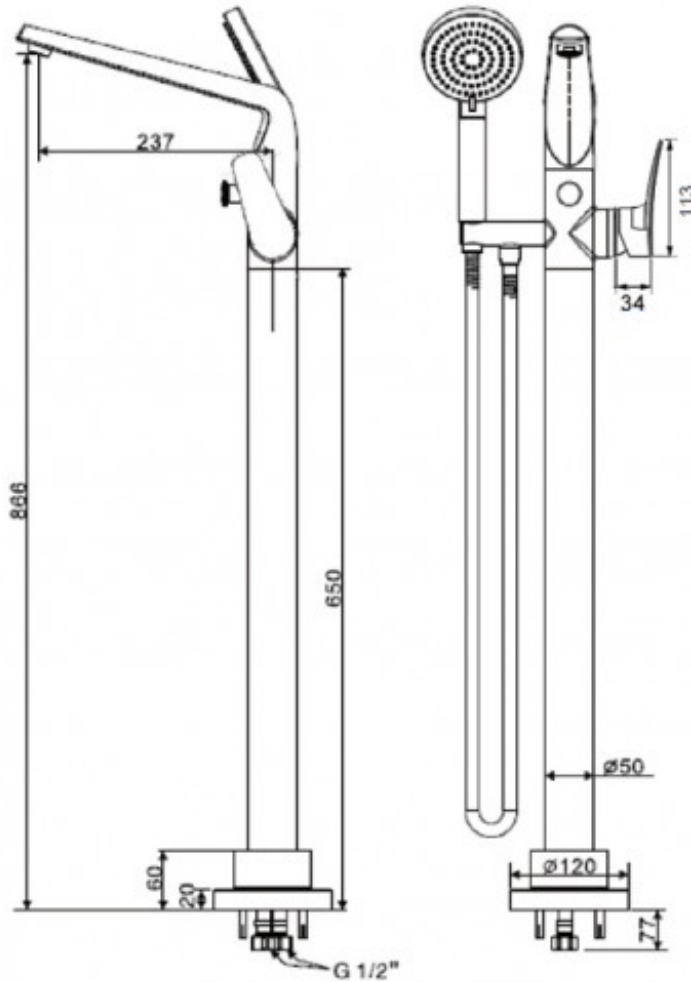

MILANO BATH COLUMN WITH HAND SHOWER CHROME

American Standard

33585.02

\$1719.00

7

Guarantee

7 Year Guarantee

Residential/Light Commercial

Milano tapware displays the beauty of smart, sensual, contemporary lines.