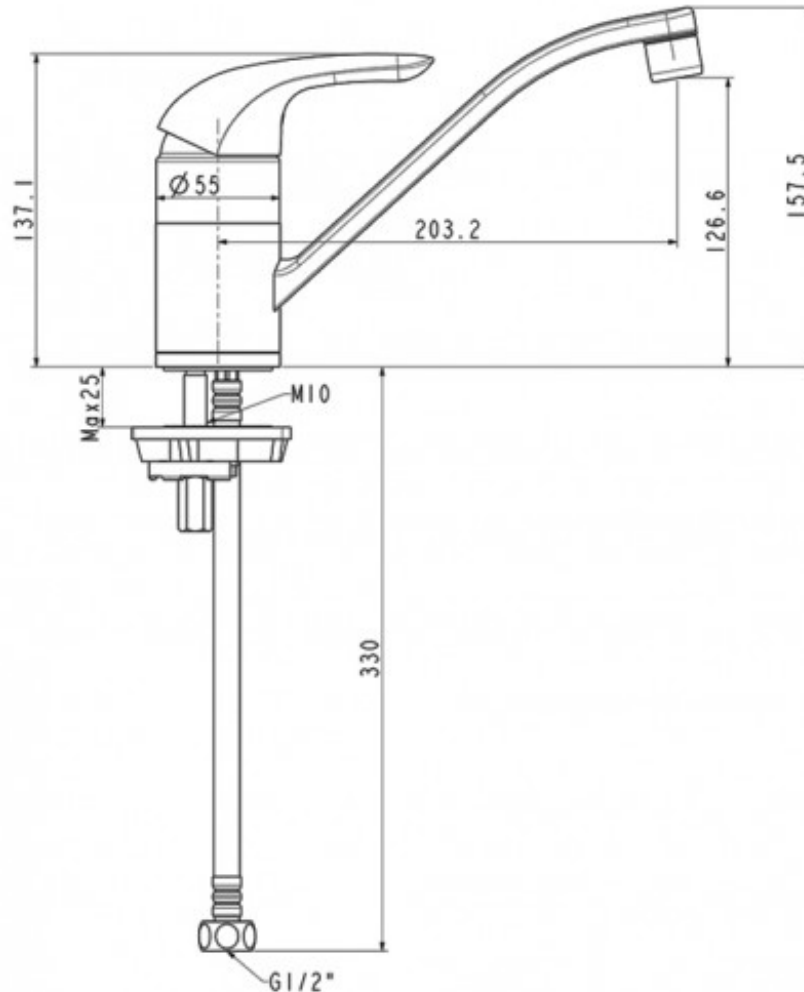

LASKA NEU KITCHEN MIXER TUBULAR SPOUT CHROME

American Standard

34330.02

\$339.00

Dripfree Guarantee

Drip Free Guarantee for Life of Mixer. Terms & Conditions apply.

Guarantee

7 Year Guarantee

4 Star WELS rating

More than 6.0 but not more than 7.5 litres per minute.

Mains Pressure

Suitable for Mains Pressure.

Residential/Light Commercial

Suitable for Residential/Light Commercial Use (Kitchens, Bathrooms and Laundries in Motels, Hotels and Retirement Villages)