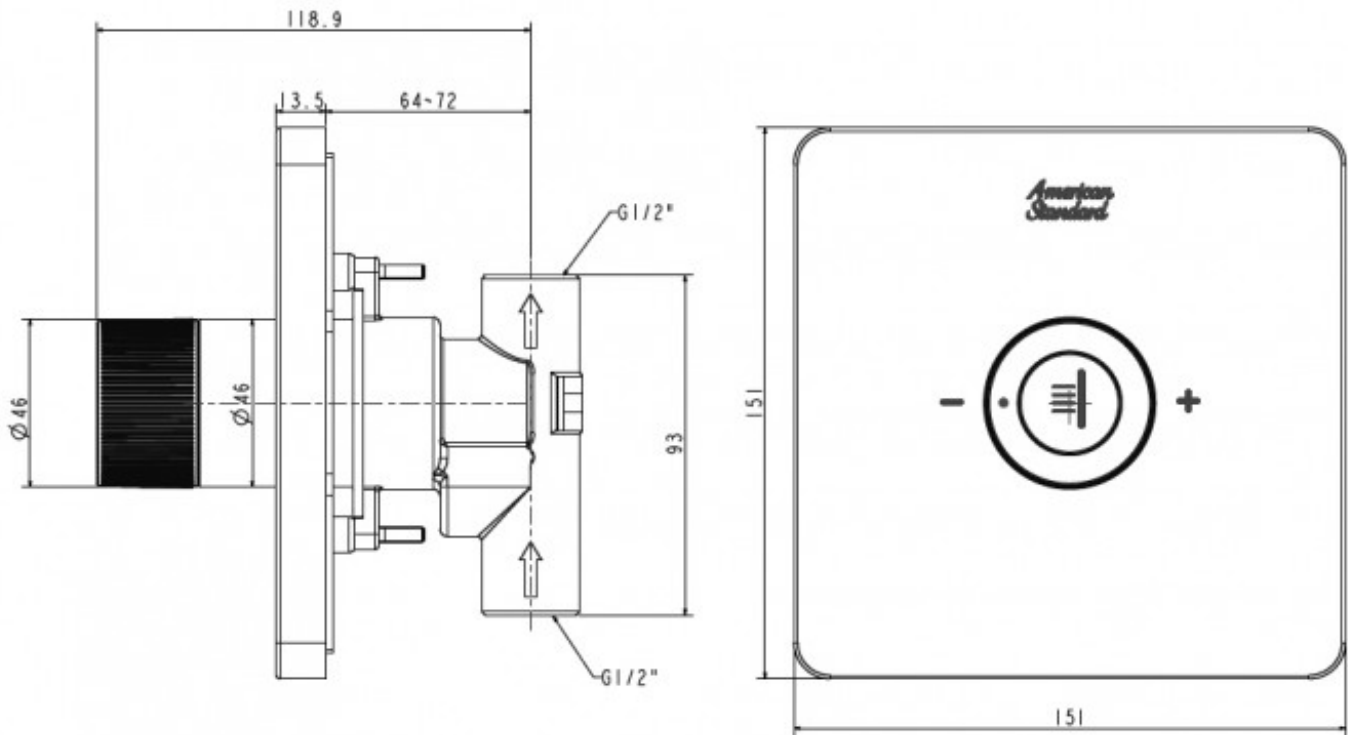

EASYSET FOR BODY JET CHROME

American Standard

44292.02

$359.00

7

Guarantee

7 Year Guarantee

Mains Pressure

Suitable for Mains Pressure.

Residential/Light Commercial

Suitable for Residential/Light Commercial Use (Kitchens, Bathrooms and Laundries in Motels, Hotels and Retirement Villages)

DuraShine

Shiny chrome finishing gives an enduring brilliance.

EasyClick

An instinctive button for switching between spray modes.

Design Award

K-Design Award 2018