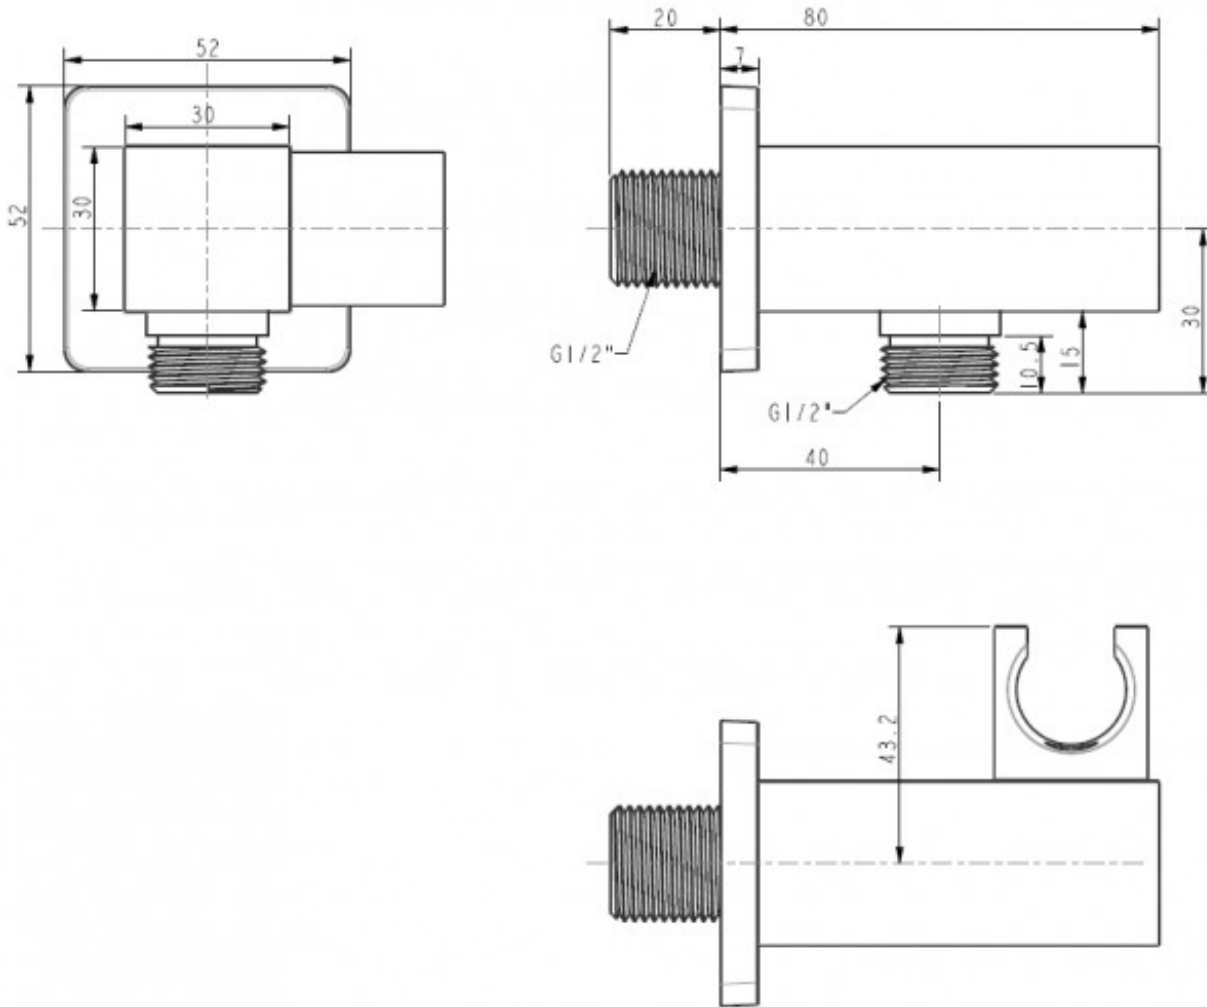

AMERICAN STD WALL ELBOW W/BRACKET MALE SQUARE

American Standard

44356.02

\$105.00

Guarantee

7 Year Guarantee

Mains Pressure

Suitable for Mains Pressure.