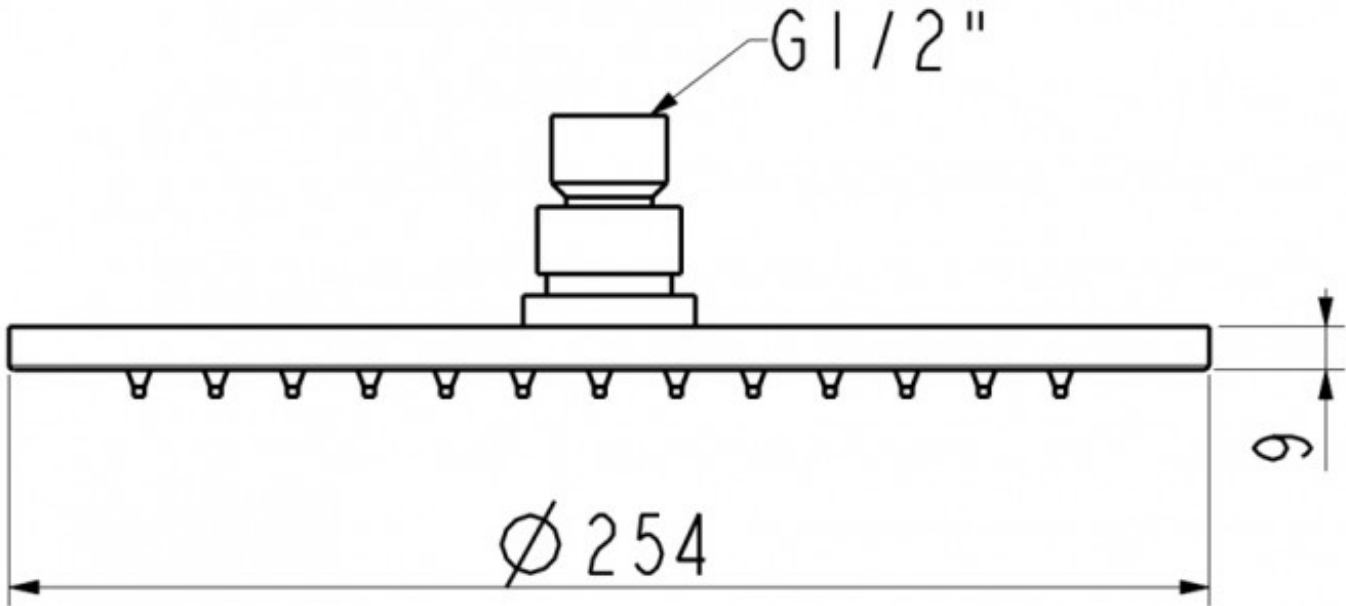

AMERICAN STANDARD SHOWER HEAD ROUND 250MM CHROME

*American Standard*

44362.02

\$249.00

7

Guarantee

7 Year Guarantee

3 Star WELS rating