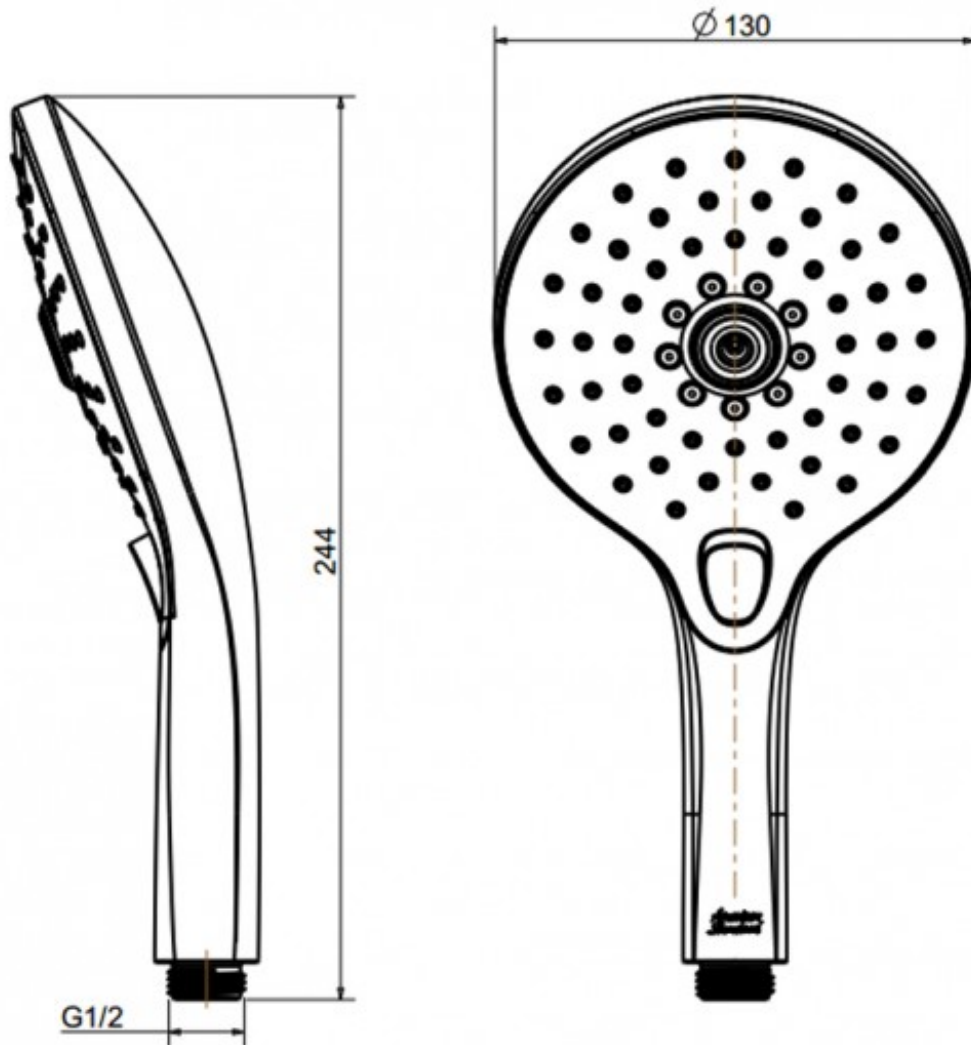

RAIN CLICK HAND PIECE 3 FCT CHROME

American Standard

44368.02

\$59.00

7

Guarantee

7 Year Guarantee

3 Star WELS rating