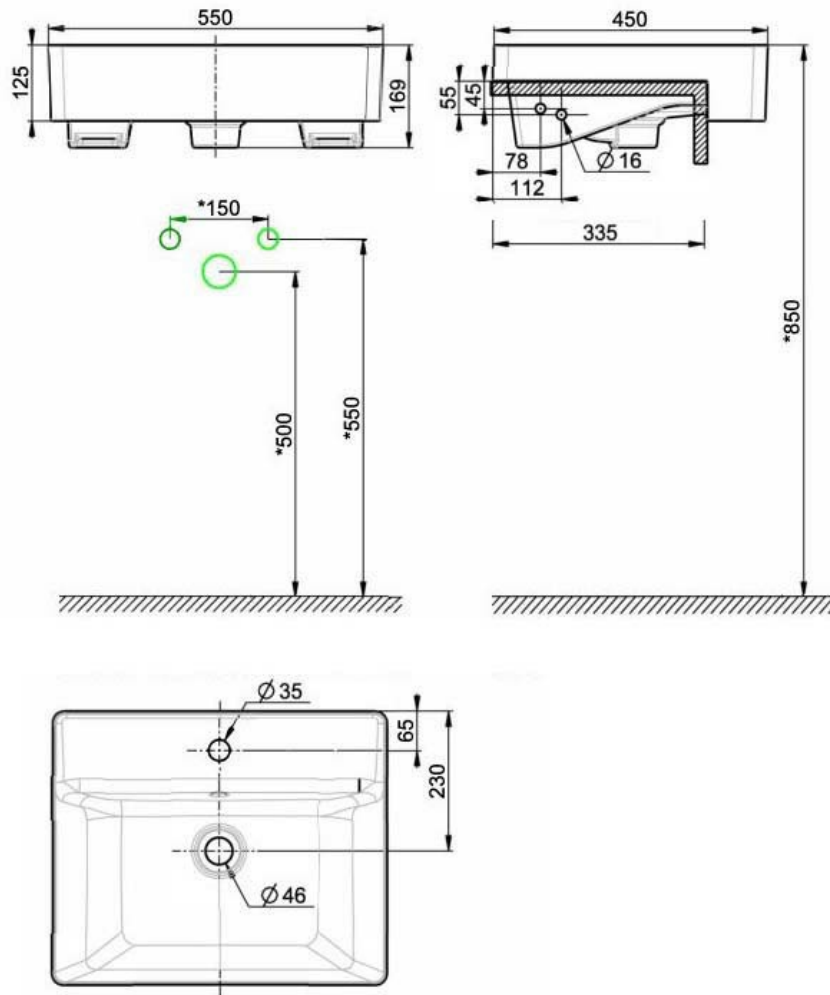

## ACACIA SUPASLEEK SEMI RECESSED BASIN 1TH

14615.10

\$345

*American Standard*

Residential/Light  
Commercial Use

Suitable for Residential/Light Commercial Use (Kitchens,  
Bathrooms and Laundries in Hotels, Motels and  
Retirement Villages).