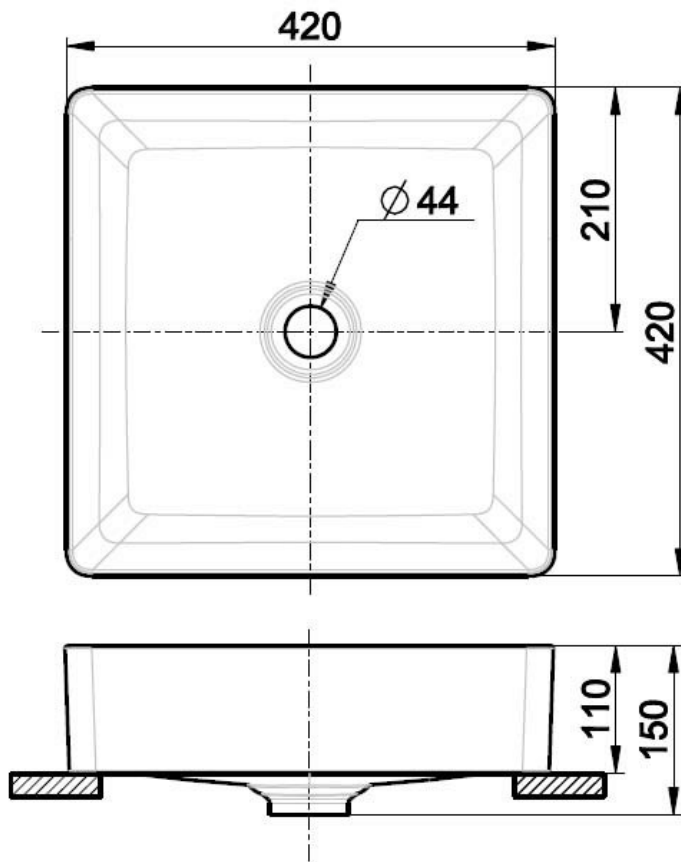

ACACIA SUPASLEEK VESSEL BASIN 420MM NTH

14617.10
\$355

American Standard

10

Guarantee

10 Year Guarantee

Hand Finished

Hand Finished Vitreous China.