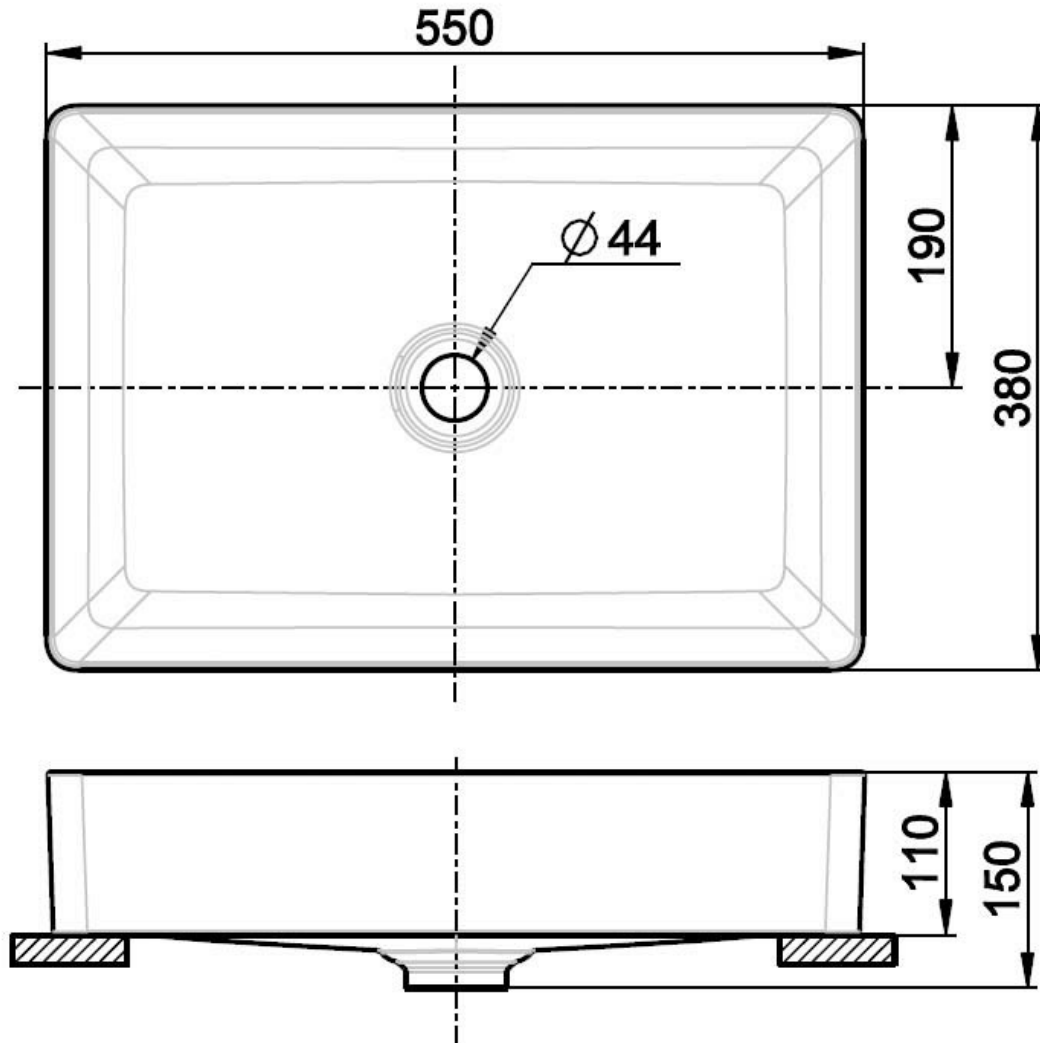

ACACIA SUPASLEEK VESSEL BASIN 550MM NTH

14618.10  
\$345

*American Standard*

9	Guarantee	10 Year Guarantee
	Pro-Guard	Proguard, which is applied to the ceramic, prevents silica in the water from adhering to the surface, inhibiting the build-up of water stains.
	Residential/Light Commercial Use	Suitable for Residential/Light Commercial Use (Kitchens, Bathrooms and Laundries in Hotels, Motels and Retirement Villages).
	ThinEdge Technology	Made with our latest technology for a sleek silhouette