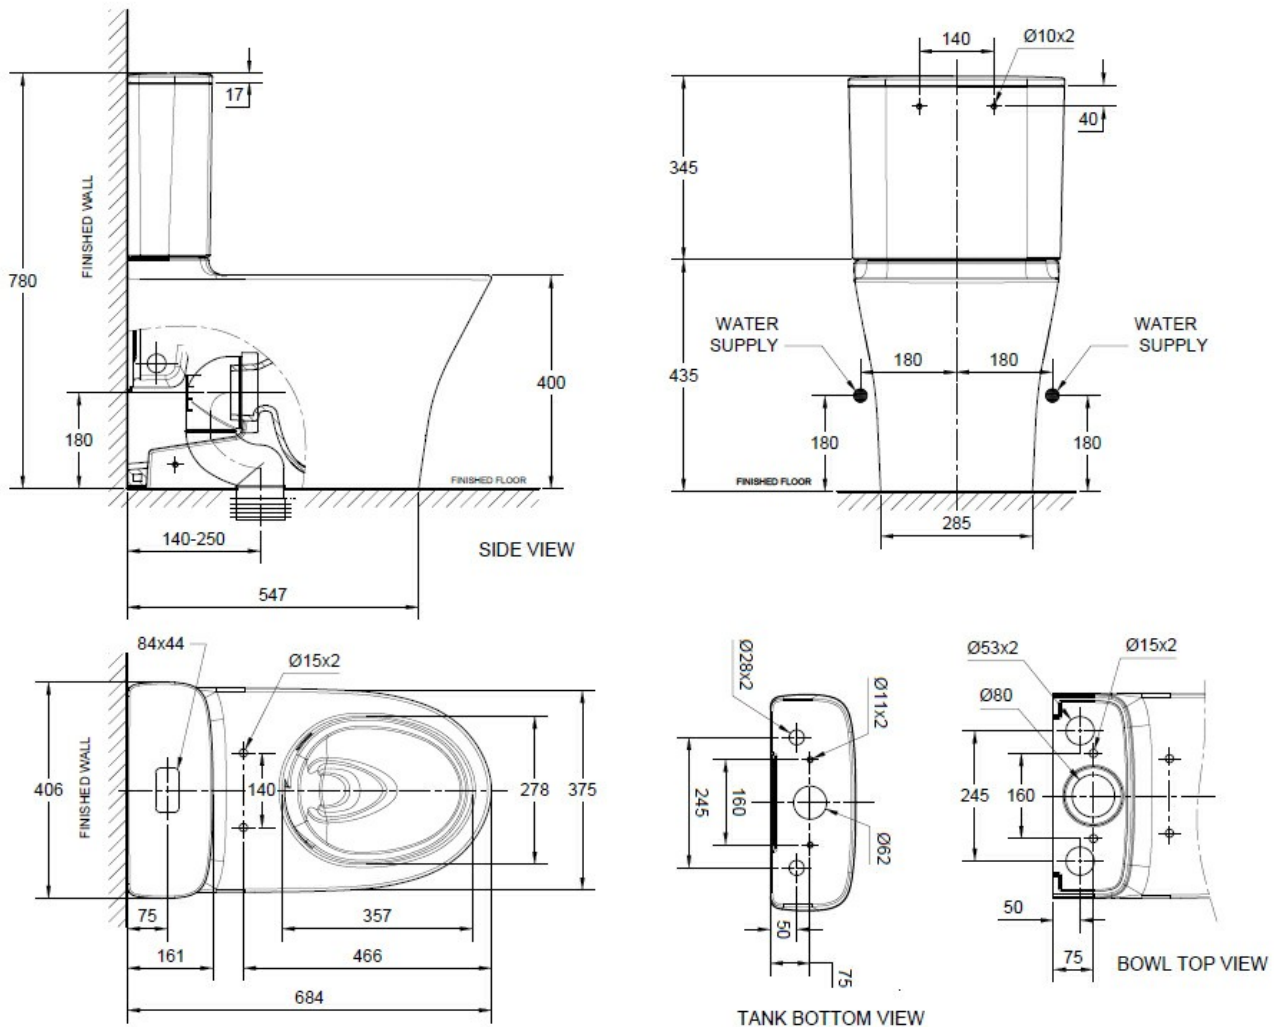

SIGNATURE CC BTW TOILET SUITE BOTTOM INLET

15050.10
\$1275

American Standard

Residential/Light Commercial Use

Suitable for Residential/Light Commercial Use (Kitchens, Bathrooms and Laundries in Hotels, Motels and Retirement Villages).

10

Guarantee

10 Year Guarantee

4 Star WELS rating (Toilets)

Allows for a 4.5 litre large flush and a 3 litre half flush

AquaCeramics

Super hydrophilic technology prevents dirt and dark ring stains from sticking to ceramic surface.

**Double Vortex
Flushing System**

Maximum flushing performance, with minimum water usage. The design of the bowl propels the water forward and creates a strong flushing momentum.

Soft Close Seat

The Soft Close automatic closure system finally puts an end to noisy closing WC seats. Just a fingertip touch and the lid closes all by itself, gently and silently.