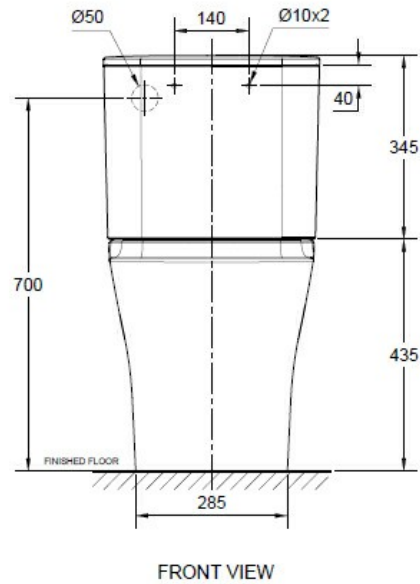

SIGNATURE CC BTW TOILET SUITE TOP INLET

15051.10
\$1275

American Standard

Residential/Light Commercial Use

Suitable for Residential/Light Commercial Use (Kitchens, Bathrooms and Laundries in Hotels, Motels and Retirement Villages).

Guarantee

10 Year Guarantee

4 Star WELS rating (Toilets)

Allows for a 4.5 litre large flush and a 3 litre half flush

AquaCeramics

Super hydrophilic technology prevents dirt and dark ring stains from sticking to ceramic surface.