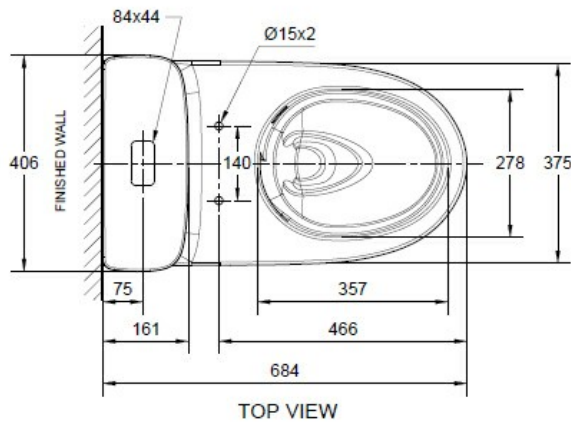

SIGNATURE CC BTW TOILET SUITE TOP INLET

15051.10
\$1275

American Standard

Residential/Light Commercial Use

Suitable for Residential/Light Commercial Use (Kitchens, Bathrooms and Laundries in Hotels, Motels and Retirement Villages).

Guarantee

10 Year Guarantee

4 Star WELS rating (Toilets)

Allows for a 4.5 litre large flush and a 3 litre half flush

AquaCeramics

Super hydrophilic technology prevents dirt and dark ring stains from sticking to ceramic surface.