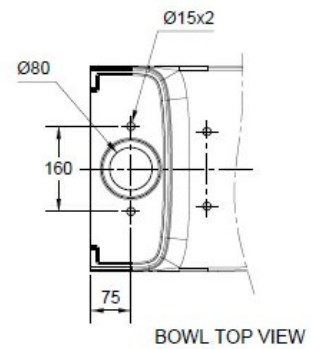

SIGNATURE CC BTW TOILET SUITE TOP INLET

15051.10
\$1275

American Standard

Residential/Light Commercial Use

Suitable for Residential/Light Commercial Use (Kitchens, Bathrooms and Laundries in Hotels, Motels and Retirement Villages).

Guarantee

10 Year Guarantee

4 Star WELS rating (Toilets)

Allows for a 4.5 litre large flush and a 3 litre half flush

AquaCeramics

Super hydrophilic technology prevents dirt and dark ring stains from sticking to ceramic surface.