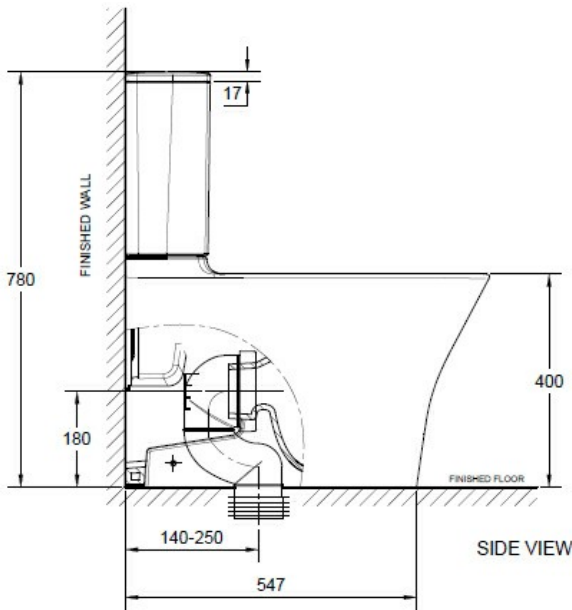

SIGNATURE CC BTW TOILET SUITE TOP INLET

15051.10
\$1275

American Standard

Residential/Light Commercial Use

Suitable for Residential/Light Commercial Use (Kitchens, Bathrooms and Laundries in Hotels, Motels and Retirement Villages).

Guarantee

10 Year Guarantee

4 Star WELS rating (Toilets)

Allows for a 4.5 litre large flush and a 3 litre half flush

AquaCeramics

Super hydrophilic technology prevents dirt and dark ring stains from sticking to ceramic surface.