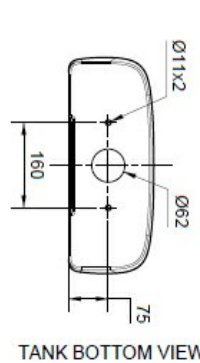

SIGNATURE CC BTW TOILET SUITE TOP INLET

15051.10
\$1275

American Standard

Residential/Light Commercial Use

Suitable for Residential/Light Commercial Use (Kitchens, Bathrooms and Laundries in Hotels, Motels and Retirement Villages).

Guarantee

10 Year Guarantee

4 Star WELS rating (Toilets)

Allows for a 4.5 litre large flush and a 3 litre half flush

AquaCeramics

Super hydrophilic technology prevents dirt and dark ring stains from sticking to ceramic surface.