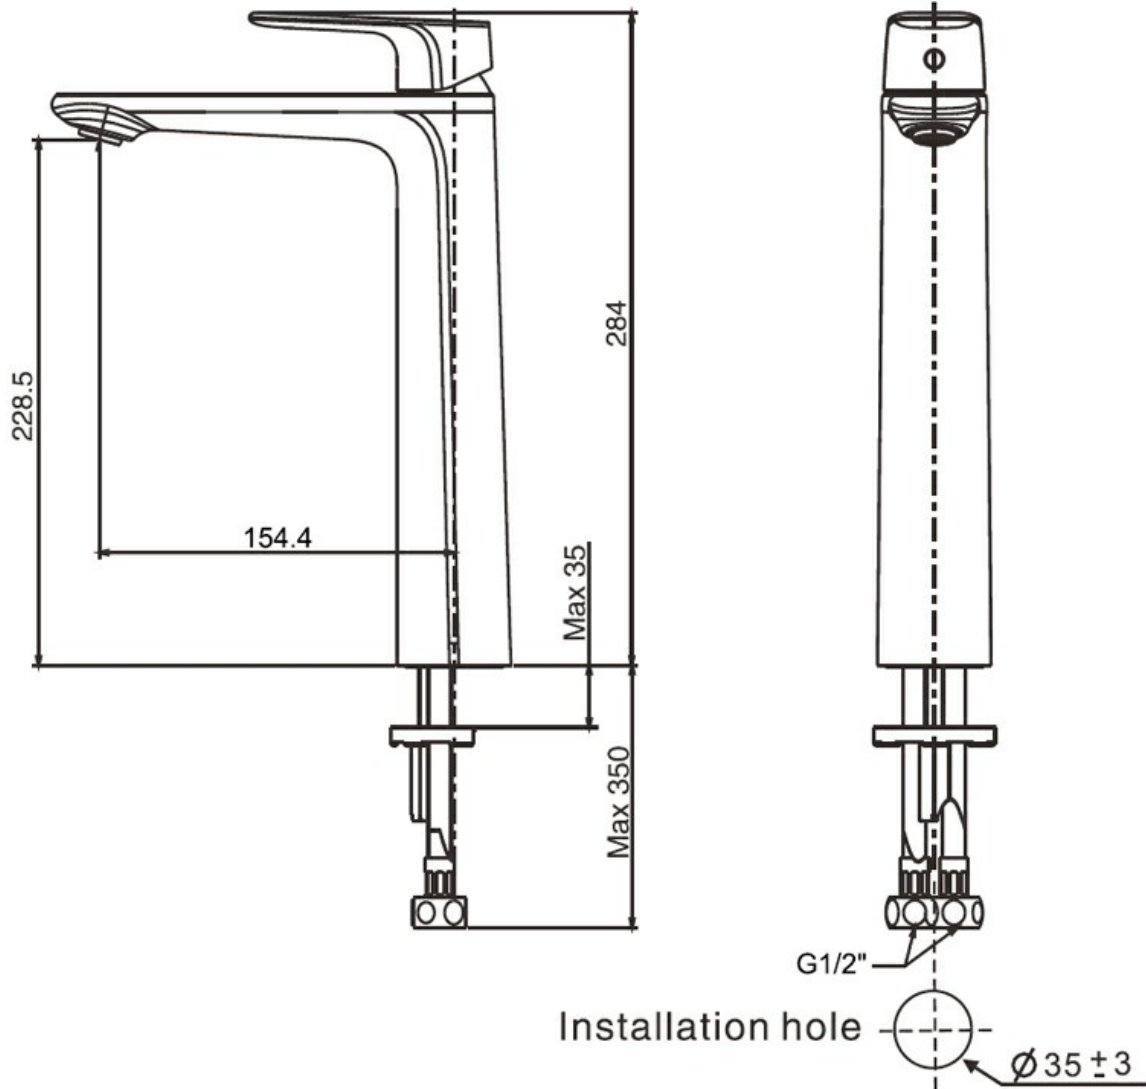

SIGNATURE EXTENDED BASIN MIXER CHROME

43252.02
\$439

American Standard

5 Star WELS rating

6 litres per minute

Comfort Angle

Adjustable water flow angle for a comfortable, perfect splash-proof experience.

Comfort Move